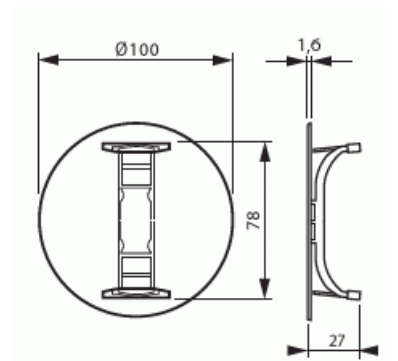

Box cover KFL

BOX COVER KFL

Type: AKI2

Product ID: 2TKA150004G1

GTIN: 6418677300851

Made of halogen free material (IEC/61249-2-21).

Technical specification

Packing

Package:	100
Unit:	PCS

ETIM Data

Diameter:	100 mm
For box-/housing diameter:	83 mm
Length:	100 mm
Width:	100 mm
Depth:	100 mm
Shape:	Round
Model:	Blind cover

Product Card

BOX COVER KFL

With cable outlet:	No
Halogen free:	Yes
Colour:	White
With screws:	No
Sealable:	No