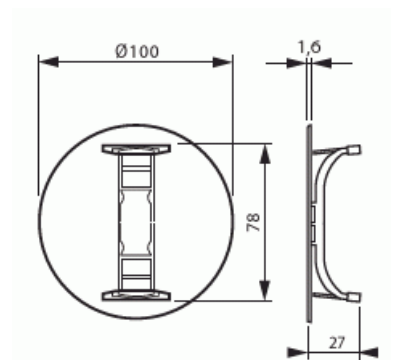

Box cover KFL

BOX COVER KFL

Type: AKI2

Product ID: 2TKA150004G1

GTIN: 6418677300851

Made of halogen free material (IEC/61249-2-21).

Technical specification

Packing

Package:	100
Unit:	PCS

ETIM Data

Diameter:	100 mm
For box-/housing diameter:	83 mm
Length:	100 mm
Width:	100 mm
Depth:	100 mm
Shape:	Round
Model:	Blind cover

Product Card

BOX COVER KFL

With cable outlet:	No
Halogen free:	Yes
Colour:	White
With screws:	No
Sealable:	No