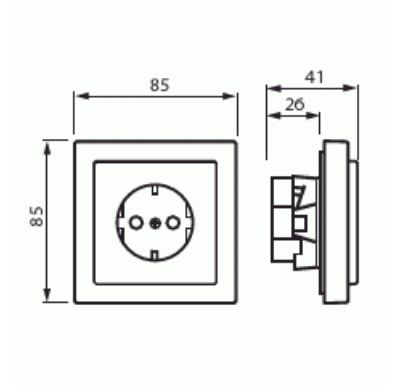

Product Card

Socket outlet, Impressivo, Schuko, 1-gang, shuttered, screwless terminals, white

Socket outlet

Socket outlet, Impressivo, Schuko, 1-gang, shuttered, screwless terminals, white

Type: 20EUJ-84

Product ID: 2TKA003848G1

GTIN: 6438199000572

There are terminals for each contact of the socket outlet. No 2 X-terminals. The terminals are for max 2 rigid wires.

Technical specification

Electrical quantities

Rated current:	16 AX
Rated voltage:	250 V

Product Card

Socket outlet, Impressivo, Schuko, 1-gang, shuttered, screwless terminals, white

Nominal voltage:	250 V
Frequency:	50 Hz
Suitable for degree of protection (IP):	IP21
Device width:	85 mm
Device height:	45 mm
Device depth:	85 mm
Min. depth of built-in installation box:	28 mm