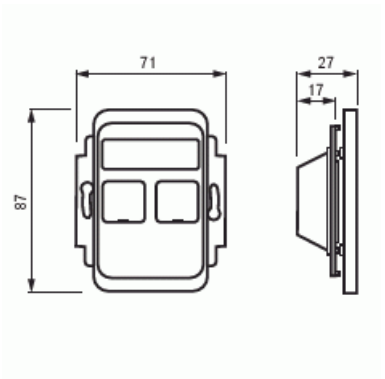

Product Card

Tele outlet, Jussi, for 2xRJ45, 100mm, connectors not included, Keystone

Tele outlet

Tele outlet, Jussi, for 2xRJ45, 100mm, connectors not included, Keystone

Type: FOT5000-100

Product ID: 2TKA002183G1

GTIN: 6418677328565

Tele outlet for two Keystone or CEL30.Ux (3M Volition) RJ45 connectors. Compatible with the 100mm Jussi cover frames. The connectors are not included.

Technical specification

Packing

Package:	20/200
Unit:	PCS

ETIM Data

Assembly arrangement:	Basic element with central cover plate
Utilization:	Modular Jack
Support ring:	No
With dust cover:	Yes
With hinged lid:	No
With imprint:	No
Mounting method:	Flush mounted (plaster)

Product Card

Tele outlet, Jussi, for 2xRJ45, 100mm, connectors not included, Keystone

Material:	Plastic
Material quality:	Thermoplastic
Halogen free:	Yes
Anti-bacterial treatment:	No
Surface protection:	Untreated
Surface finishing:	Matt
Colour:	White
RAL-number (similar):	9010
Transparent:	No
Type of fastening:	Mounting with screw
With strain relief:	No
Luster terminal:	No
With lighting:	No
Suitable for degree of protection (IP):	IP20
Impact strength:	IK00
Device width:	71 mm
Device height:	26 mm
Device depth:	87 mm