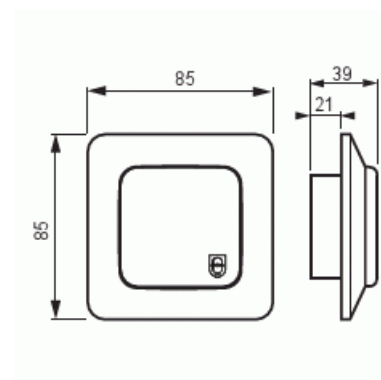

## Accessible Toilet alert system

Jussi Accessible Toilet alert, set with transformer

**Type:** FJW1004

**Product ID:** 2TKA002157G1

**GTIN:** 6418677332012

Jussi SET contains the following signalling products: 1 pc Transformer FLM1000, 1 pc 1-loop Alarm Unit FEH2001, 1 pc Signal Push Button with Draw Cord FAP3002 (calling) and 1 pc Signal Push Button FAP2001 (cancelling). All devices are equipped with coverframes 2511

### ETIM Data

Model:	Complete set
Colour:	White
RAL-number (similar):	9010
Voltage type:	AC
With transformer:	Yes
Degree of protection (IP):	IP20
Device width:	85 mm

# Product Card

Jussi Accessible Toilet alert, set with transformer

---

Device height: 39 mm

---

Device depth: 85 mm

---