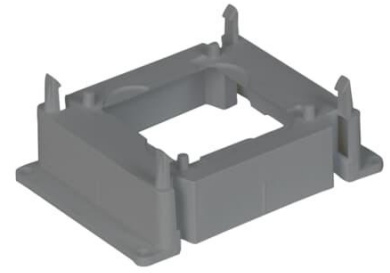

Support

Box support, 25 mm

Type: AS27

Product ID: 2TKA001714G1

GTIN: 6418677329890

This stackable support has large gluing surfaces, each support being 25 mm high. Due to the support's modular design, it suits wall frame thickness of 70 / 95 / 120 mm etc. They can also be attached using screws. Made of halogen free material (IEC/61249-2-21).

Technical specification

Packing

Package:	50
Unit:	PCS

ETIM Data

ETIM Version:	ETIM-9.0
ETIM Class:	EC002328
Type of accessory/spare part:	Other
Accessory:	Yes
Spare part:	No
Suitable for built-in installation box:	Yes
Suitable for central conduit box:	No