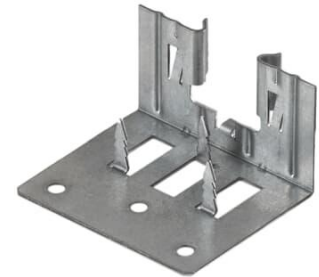

## Product Card

Truss fixture 24 mm, e.g. for double plaster board

# Truss fixture

Truss fixture 24 mm, e.g. for double plaster board

**Type:** AS26.24

**Product ID:** 2TKA001713G1

**GTIN:** 6418677335914

Truss fixture AS26.24 is used with the boxes AU60 and AU 60.1 in double board walls. The truss fixture includes nailing plate, which can also be attached using screws.