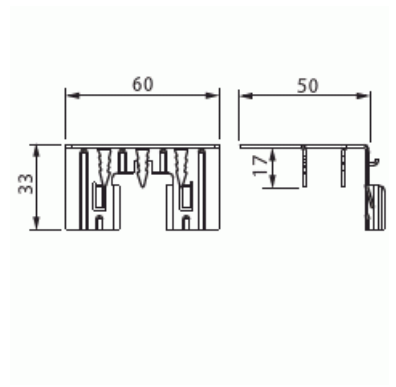

## Product Card

Truss fixture 24 mm, e.g. for double plaster board

# Truss fixture

Truss fixture 24 mm, e.g. for double plaster board

**Type:** AS26.24

**Product ID:** 2TKA001713G1

**GTIN:** 6418677335914

Truss fixture AS26.24 is used with the boxes AU60 and AU 60.1 in double board walls. The truss fixture includes nailing plate, which can also be attached using screws.