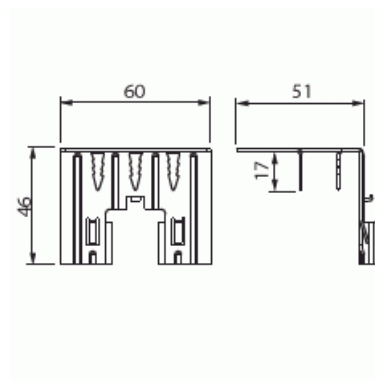

Product Card

Truss fixture 12 mm, e.g. for single plaster board

Truss fixture

Truss fixture 12 mm, e.g. for single plaster board

Type: AS26.12

Product ID: 2TKA001712G1

GTIN: 6418677335907

Truss fixture AS26.12 is used with the box AU5.6 in single and double board walls. With the boxes AU60 and AU 60.1 it is used in single board walls. The truss fixture includes nailing plate, which can also be attached using screws.

Technical specification

Packing

Package:	10/100
Unit:	PCS

ETIM Data

Type of accessory/spare part:	Other
Accessory:	Yes
Spare part:	No
Suitable for built-in installation box:	Yes