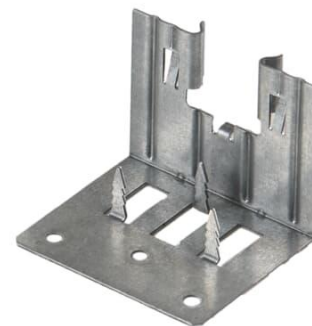

Product Card

Truss fixture 12 mm, e.g. for single plaster board

Truss fixture

Truss fixture 12 mm, e.g. for single plaster board

Type: AS26.12

Product ID: 2TKA001712G1

GTIN: 6418677335907

Truss fixture AS26.12 is used with the box AU5.6 in single and double board walls. With the boxes AU60 and AU 60.1 it is used in single board walls. The truss fixture includes nailing plate, which can also be attached using screws.

Technical specification

Packing

Package:	10/100
Unit:	PCS

ETIM Data

Type of accessory/spare part:	Other
Accessory:	Yes
Spare part:	No
Suitable for built-in installation box:	Yes