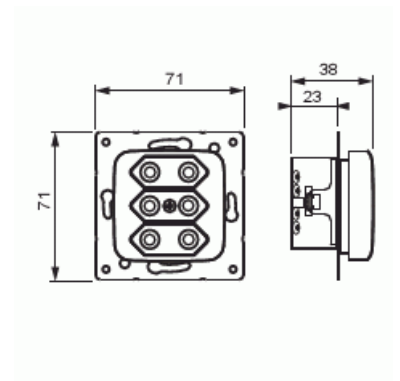

# Socket outlet

Socket outlet, Jussi, Euro, 3-gang, shuttered, screwless terminals, branching terminals, 2 X-terminals

**Type:** 303UC

**Product ID:** 2TKA000974G1

**GTIN:** 6418677335136

3-gang Euro socket outlet with center plate. There are terminals for each contact of the socket outlet for max 4 rigid wires and 2 X-terminals for 2-rigid wires. The socket outlet insert without the cover plate is screen-protected.

# Product Card

Socket outlet, Jussi, Euro, 3-gang, shuttered, screwless terminals, branching terminals, 2 X-terminals

Model:	EURO plug (CEE 7/16)
Number of active pins (round):	2
With signal lamp:	No
Number of units:	3
Number of phases:	1
Imprint/indication:	None
Connection type:	Push-in clamp
With hinged lid:	No
With enhanced contact protection:	Yes
Label space/information surface:	No
Colour:	White
RAL-number (similar):	9010
Metallic colour:	No
Transparent:	No
Lockable:	No
Eject-mechanism:	No
Insulated mounting:	No
With function lighting:	No
With orientation lighting:	No
Over voltage protection:	No
Fault current protection:	No
With miniature fuse:	No
Special power supply:	No special power supply
Mounting method:	Flush mounted (plaster)
Type of fastening:	Mounting with claw and screw
Material:	Plastic
Material quality:	Thermoplastic
Halogen free:	Yes
Surface protection:	Untreated
Surface finishing:	Matt
Anti-bacterial treatment:	No
With loop through function:	No
With on/off switch:	No
Rotated central insert:	No

## Product Card

Socket outlet, Jussi, Euro, 3-gang, shuttered, screwless terminals, branching terminals, 2 X-terminals

Nominal current:	2.5 A
Nominal voltage:	250 V
Frequency:	50 Hz
Suitable for degree of protection (IP):	IP21
Device width:	71 mm
Device height:	71 mm
Device depth:	25 mm
Min. depth of built-in installation box:	23 mm