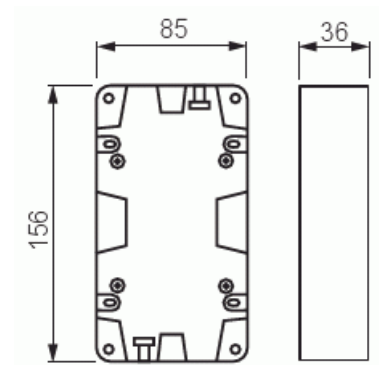

Product Card

Surface mounting frame, Jussi, 2-gang, for 85mm cover plates, h=36

Surface mounting frame

Surface mounting frame, Jussi, 2-gang,
for 85mm cover plates, h=36

Type: 2552-510-212

Product ID: 2TKA000867G1

GTIN: 6410024065727

Surface mounting frame for Jussi flush mounting products. Use with 85mm cover frames. The height of the frame is 36mm.

Technical specification

Packing

Package:	5/50
Unit:	PCS

ETIM Data

Assembly arrangement:	Surface mounted frame
Suitable for modular domestic switching devices:	No
Number of units:	2
Mounting direction:	Horizontal and vertical
Shape:	Round
Material:	Plastic
Material quality:	Thermoplastic

Product Card

Surface mounting frame, Jussi, 2-gang, for 85mm cover plates, h=36

Halogen free:	Yes
Surface protection:	Untreated
Surface finishing:	Glossy
Colour:	White
RAL-number (similar):	9010
Transparent:	No
With cover frame:	No
With duct entry:	No
With cable entry:	No
With screw gland entry:	No
Shock resistant:	No
Degree of protection (IP):	IP21
Width:	85 mm
Height:	36 mm
Depth:	156 mm