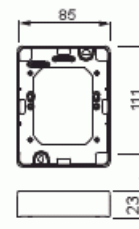

# Surface mounting frame

Surface mounting frame, Jussi, for one double socket outlet 302EUJ.1 or 232EUJ

**Type:** 2551R-212

**Product ID:** 2TKA000866G1

**GTIN:** 6410025161510

Surface mounting frame for Jussi double socket outlets 302EUJ.1, 202EUJ ja 232 EUJ. The height of the frame is 22mm.