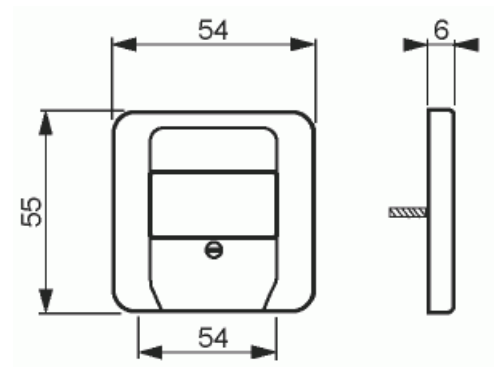

# Center plate

Center plate, Jussi, for tele outlet

**Type:** 2539-214

**Product ID:** 2TKA000859G1

**GTIN:** 6418677331343

Use this center plate with insert 0248.00 or with inserts 026x/xx. It is suitable for the 85mm cover frames and with the 2519-100 adapter also for the 100mm cover frames

# Product Card

Center plate, Jussi, for tele outlet

With hinged lid:	No
Imprintable label:	Without indication field
With imprint:	No
Mounting method:	Flush mounted (plaster)
Material:	Plastic
Material quality:	Thermoplastic
Halogen free:	Yes
Anti-bacterial treatment:	No
Surface protection:	Untreated
Surface finishing:	Glossy
Colour:	White
RAL-number (similar):	9010
Transparent:	No
Type of fastening:	Mounting with screw
With strain relief:	No
Luster terminal:	No
With lighting:	No
Impact strength:	IK00
Device width:	54 mm
Device height:	9 mm
Device depth:	54 mm