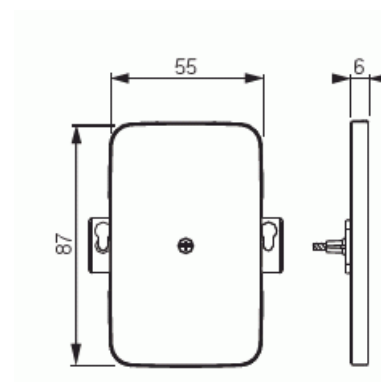

Product Card

Center plate, Jussi, blind 100mm, screw fastening

Center plate

Center plate, Jussi, blind 100mm, screw fastening

Type: 2538-100-214

Product ID: 2TKA000845G1

GTIN: 6418677335709

For covering unused box. Use with Jussi 100mm cover frames.

Technical specification

Classification

Suitable for degree of protection (IP):	IP21
---	------

Packing

Package:	1/10/100/1800
Unit:	PCS

ETIM Data

Model:	Central cover plate
Imprint/indication:	None
Scannable symbol/barrier free:	No
Utilization:	Other

Product Card

Center plate, Jussi, blind 100mm, screw fastening

Suitable for touch sensor connector for bus system:	No
Type of fastening:	Screw mounting
Monitoring window/light outlet:	No
Material:	Plastic
Material quality:	Thermoplastic
Halogen free:	Yes
Surface protection:	Untreated
Surface finishing:	Matt
Anti-bacterial treatment:	No
Colour:	White
RAL-number (similar):	9010
With label area:	No
With exchangeable lens/symbol:	No
Impact strength:	IK00
Width:	55 mm
Height:	20 mm
Depth:	87 mm