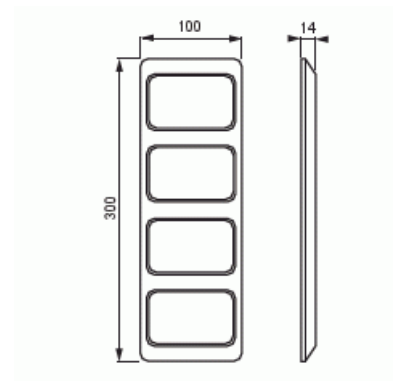

Product Card

Cover frame, Jussi, 100mm, 4-gang

Cover frame

Cover frame, Jussi, 100mm, 4-gang

Type: 2524-100

Product ID: 2TKA000825G1

GTIN: 6410021661243

Jussi flush-mounting cover frame 100mm for four 2-gang socket outlets.

Technical specification

Dimensions

Dimensions: 100x300 mm

Classification

Protection class: IP21

Packing

Package: 5/50

Unit: PCS

ABB Exchange

+358 10 22 11

Product Card

Cover frame, Jussi, 100mm, 4-gang

Mounting direction:	Horizontal and vertical
Number of units horizontal:	1
Number of units vertical:	1
With mounting grid:	No
Flush-mounted installation:	Yes
Suitable for floor box:	No
Suitable for wall duct:	No
Suitable for built-in installation:	No
Label space/information surface:	No
Material:	Plastic
Material quality:	Thermoplastic
Halogen free:	Yes
Anti-bacterial treatment:	No
Surface protection:	Untreated
Surface finishing:	Matt
Colour:	White
RAL-number (similar):	9010
Transparent:	No
With hinged lid:	No
Degree of protection (IP):	IP21
Type of fastening:	Clamping/screw mounting
Width:	100 mm
Height:	11 mm
Depth:	299 mm
Built-in width:	299 mm
Built-in height:	100 mm
Diameter bore hole (opening):	74 mm