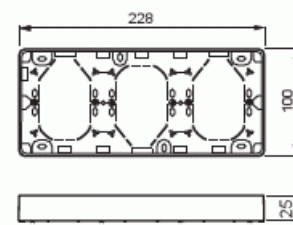

Product Card

Surface mounting frame, Jussi, for three double socket outlets, h=25

Surface mounting frame

Surface mounting frame, Jussi, for three double socket outlets, h=25

Type: 2523R-100

Product ID: 2TKA000824G1

GTIN: 6418677331411

Surface mounting frame for Jussi flush mounting products. Use with 100mm cover frames. The height of the frame is 25mm.

Technical specification

Packing

Package:	1/5/50/600
Unit:	PCS

ETIM Data

Assembly arrangement:	Housing base
Suitable for modular domestic switching devices:	No
Number of units:	6
Mounting direction:	Horizontal and vertical
Shape:	Round
Material:	Plastic
Material quality:	Thermoplastic

Product Card

Surface mounting frame, Jussi, for three double socket outlets, h=25

Halogen free:	Yes
Surface protection:	Untreated
Surface finishing:	Glossy
Colour:	White
RAL-number (similar):	9010
Transparent:	No
With cover frame:	No
With duct entry:	No
With cable entry:	No
With screw gland entry:	No
Shock resistant:	No
Degree of protection (IP):	IP21
Width:	100 mm
Height:	25 mm
Depth:	228 mm
Device width:	100
Device height:	25
Device depth:	228