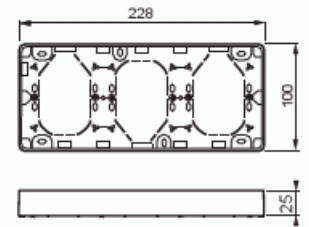

## Product Card

Surface mounting frame, Jussi, for three double socket outlets, h=25

# Surface mounting frame

Surface mounting frame, Jussi, for three double socket outlets, h=25

**Type:** 2523R-100

**Product ID:** 2TKA000824G1

**GTIN:** 6418677331411

Surface mounting frame for Jussi flush mounting products. Use with 100mm cover frames. The height of the frame is 25mm.