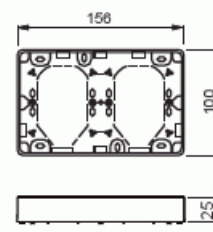

Product Card

Surface mounting frame, Jussi, for two double socket outlets, h=25

Surface mounting frame

Surface mounting frame, Jussi, for two double socket outlets, h=25

Type: 2522R-100

Product ID: 2TKA000820G1

GTIN: 6418677331404

Surface mounting frame for Jussi flush mounting products. Use with 100mm cover frames. The height of the frame is 25mm.

Technical specification

Packing

Package:	10/100
Unit:	PCS

ETIM Data

Assembly arrangement:	Housing base
Suitable for modular domestic switching devices:	No
Number of units:	4
Mounting direction:	Horizontal and vertical
Shape:	Round
Material:	Plastic
Material quality:	Thermoplastic

Product Card

Surface mounting frame, Jussi, for two double socket outlets, h=25

Halogen free:	Yes
Surface protection:	Untreated
Surface finishing:	Glossy
Colour:	White
RAL-number (similar):	9010
Transparent:	No
With cover frame:	No
With duct entry:	No
With cable entry:	No
With screw gland entry:	No
Shock resistant:	No
Degree of protection (IP):	IP21
Width:	100 mm
Height:	25 mm
Depth:	156 mm