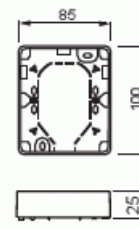

Product Card

Surface mounting frame, Jussi, for one double socket outlet, h=25

Surface mounting frame

Surface mounting frame, Jussi, for one double socket outlet, h=25

Type: 2521R-100

Product ID: 2TKA000815G1

GTIN: 6418677328510

Surface mounting frame for Jussi flush mounting products. Use with 100mm cover frames. The height of the frame is 25mm.

Technical specification

Packing

Package:	10/100
Unit:	PCS

ETIM Data

Assembly arrangement:	Housing base
Suitable for modular domestic switching devices:	No
Number of units:	2
Mounting direction:	Horizontal and vertical
Shape:	Round
Material:	Plastic
Material quality:	Thermoplastic

Product Card

Surface mounting frame, Jussi, for one double socket outlet, h=25

Halogen free:	Yes
Surface protection:	Untreated
Surface finishing:	Glossy
Colour:	White
RAL-number (similar):	9010
Transparent:	No
With cover frame:	No
With duct entry:	No
With cable entry:	No
With screw gland entry:	No
Shock resistant:	No
Degree of protection (IP):	IP21
Width:	100 mm
Height:	25 mm
Depth:	85 mm