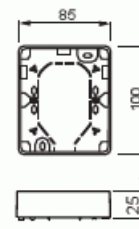

# Surface mounting frame

Surface mounting frame, Jussi, for one double socket outlet, h=25

**Type:** 2521R-100

**Product ID:** 2TKA000815G1

**GTIN:** 6418677328510

Surface mounting frame for Jussi flush mounting products. Use with 100mm cover frames. The height of the frame is 25mm.