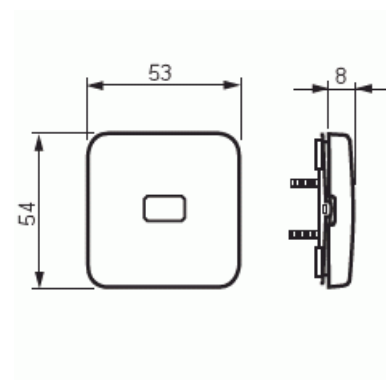

# Switch rocker

Switch rocker, Jussi, 1-gang, clear lens, screw fastening

**Type:** 2520-212R

**Product ID:** 2TKA000812G1

**GTIN:** 6410021061449

Jussi-rocker with lens for Jussi and Impressivo Jussi-switches and push switches, screw fastening.

# Product Card

Switch rocker, Jussi, 1-gang, clear lens, screw fastening

Utilization:	Switch/push button
Suitable for touch sensor connector for bus system:	No
Type of fastening:	Screw mounting
Monitoring window/light outlet:	Yes
Material:	Plastic
Material quality:	Thermoplastic
Halogen free:	Yes
Surface protection:	Untreated
Surface finishing:	Matt
Anti-bacterial treatment:	No
Colour:	White
RAL-number (similar):	9010
With label area:	No
With exchangeable lens/symbol:	No
Impact strength:	IK00
Width:	54 mm
Height:	25 mm
Depth:	54 mm