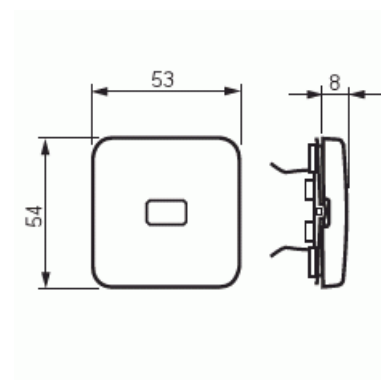

Product Card

Switch rocker, Jussi, 1-gang, clear lens, clip-on fastening

Switch rocker

Switch rocker, Jussi, 1-gang, clear lens, clip-on fastening

Type: 2520-212

Product ID: 2TKA000811G1

GTIN: 6410021061364

Jussi-rocker with lens for Jussi and Impressivo Jussi-switches and push switches, clip-on fastening.

Technical specification

Classification

Suitable for degree of protection (IP):	IP20
Protection class:	IP21

Packing

Package:	20/200
Unit:	PCS

ETIM Data

Model:	Single rocker
Imprint/indication:	None
Scannable symbol/barrier free:	No

Product Card

Switch rocker, Jussi, 1-gang, clear lens, clip-on fastening

Utilization:	Switch/push button
Suitable for touch sensor connector for bus system:	No
Type of fastening:	Clamp mounting
Monitoring window/light outlet:	Yes
Material:	Plastic
Material quality:	Thermoplastic
Halogen free:	Yes
Surface protection:	Untreated
Surface finishing:	Matt
Anti-bacterial treatment:	No
Colour:	White
RAL-number (similar):	9010
With label area:	No
With exchangeable lens/symbol:	No
Impact strength:	IK00
Width:	54 mm
Height:	25 mm
Depth:	54 mm