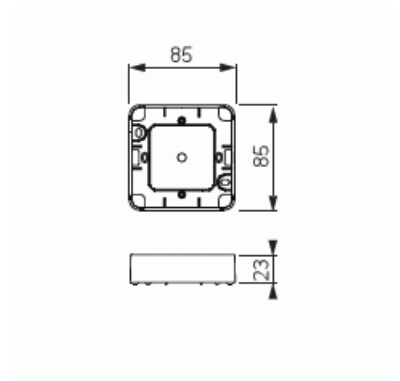

## Product Card

Surface mounting frame, Jussi, 1-gang for 1-gang device, for 85mm cover plates, h=22

# Surface mounting frame

Surface mounting frame, Jussi, 1-gang for 1-gang device, for 85mm cover plates, h=22

**Type:** 2511R-212

**Product ID:** 2TKA000791G1

**GTIN:** 6410025161749

Surface mounting frame for Jussi flush mounting products. Use with 85mm cover frames. The height of the box is 22mm.

### ETIM Data

Assembly arrangement:	Housing base
Suitable for modular domestic switching devices:	No
Number of units:	1
Mounting direction:	Horizontal and vertical
Shape:	Round
Material:	Plastic
Material quality:	Thermoplastic

# Product Card

Surface mounting frame, Jussi, 1-gang for 1-gang device, for 85mm cover plates, h=22

Halogen free:	Yes
Surface protection:	Untreated
Surface finishing:	Glossy
Colour:	White
RAL-number (similar):	9010
Transparent:	No
With cover frame:	No
With duct entry:	No
With cable entry:	No
With screw gland entry:	No
Shock resistant:	No
Degree of protection (IP):	IP21
Width:	85 mm
Height:	22 mm
Depth:	85 mm