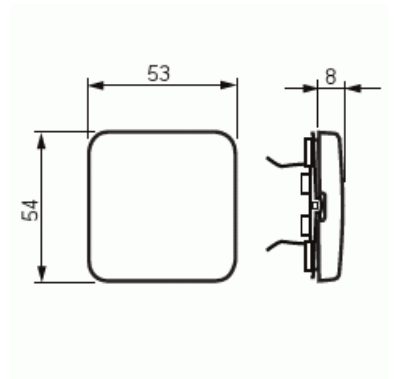

Product Card

Switch rocker, Jussi, 1-gang, clip-on fastening

Switch rocker

Switch rocker, Jussi, 1-gang, clip-on fastening

Type: 2506-212

Product ID: 2TKA000774G1

GTIN: 6410021061357

Jussi-rocker for Jussi and Impressivo Jussi-switches and push switches, clip-on fastening.

Technical specification

Classification

Suitable for degree of protection (IP):	IP20
Protection class:	IP21

Packing

Package:	20/200
Unit:	PCS

ETIM Data

Model:	Single rocker
Imprint/indication:	None
Scannable symbol/barrier free:	No

Product Card

Switch rocker, Jussi, 1-gang, clip-on fastening

Utilization:	Switch/push button
Suitable for touch sensor connector for bus system:	No
Type of fastening:	Clamp mounting
Monitoring window/light outlet:	No
Material:	Plastic
Material quality:	Thermoplastic
Halogen free:	Yes
Surface protection:	Untreated
Surface finishing:	Matt
Anti-bacterial treatment:	No
Colour:	White
RAL-number (similar):	9010
With label area:	No
With exchangeable lens/symbol:	No
Impact strength:	IK00
Width:	54 mm
Height:	25 mm
Depth:	54 mm