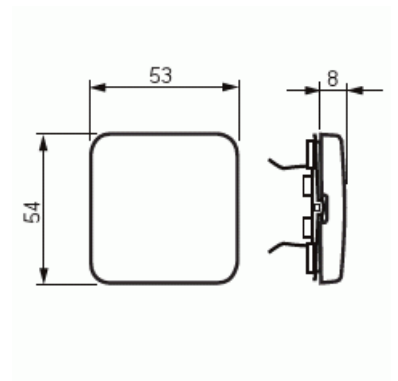

Product Card

Switch rocker, Jussi, 1-gang, clip-on fastening

Switch rocker

Switch rocker, Jussi, 1-gang, clip-on fastening

Type: 2506-212

Product ID: 2TKA000774G1

GTIN: 6410021061357

Jussi-rocker for Jussi and Impressivo Jussi-switches and push switches, clip-on fastening.

Technical specification

Classification

Protection class:	IP21
-------------------	------

Packing

Package:	20/200
Unit:	PCS

ETIM Data

Model:	Single rocker
Imprint/indication:	None
Scannable symbol/barrier free:	No
Utilization:	Switch/push button

Product Card

Switch rocker, Jussi, 1-gang, clip-on fastening

Suitable for touch sensor connector for bus system:	No
Type of fastening:	Clamp mounting
Monitoring window/light outlet:	No
Material:	Plastic
Material quality:	Thermoplastic
Halogen free:	Yes
Surface protection:	Other
Surface finishing:	Matt
Anti-bacterial treatment:	No
Colour:	White
RAL-number (similar):	9010
With label area:	No
With exchangeable lens/symbol:	No
Suitable for degree of protection (IP):	IP20
Impact strength:	IK00
Width:	54 mm
Height:	25 mm
Depth:	54 mm