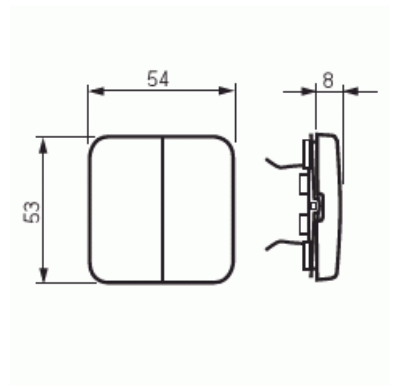

# Switch rocker

Switch rocker, Jussi, 2-gang, clip-on fastening

**Type:** 2505-212

**Product ID:** 2TKA000772G1

**GTIN:** 6410021061395

Jussi-rocker for Jussi and Impressivo Jussi-switches and push switches, clip-on fastening.

# Product Card

Switch rocker, Jussi, 2-gang, clip-on fastening

Utilization:	Switch/push button
Suitable for touch sensor connector for bus system:	No
Type of fastening:	Clamp mounting
Monitoring window/light outlet:	No
Material:	Plastic
Material quality:	Thermoplastic
Halogen free:	Yes
Surface protection:	Untreated
Surface finishing:	Matt
Anti-bacterial treatment:	No
Colour:	White
RAL-number (similar):	9010
With label area:	No
With exchangeable lens/symbol:	No
Impact strength:	IK00
Width:	54 mm
Height:	25 mm
Depth:	54 mm