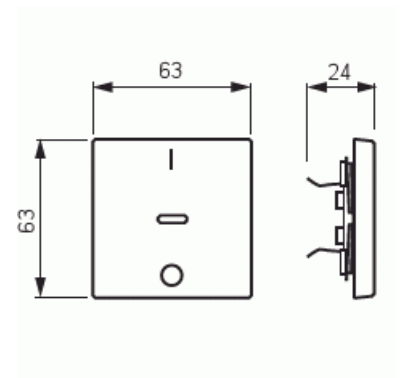

# Switch rocker

Switch rocker, Impressivo, 1-gang, red lens, "1/0" symbol, aluminum

**Type:** 1788-83

**Product ID:** 2TKA000550G1

**GTIN:** 6418677328961

1-gang switch rocker, that only fits to switch inserts 1062.xx and 1063.xx. Can be installed in dry indoor spaces. When flush mounted into humid spaces or outdoors a seal kit and screw fastening of the rocker frame must be used. Manufactured from a durable high quality plastic material. The surface is glossy and easy to keep clean. Cleaning with a mild, standard household detergent. Be careful when cleaning with a powerful dissolvent.

# Product Card

Switch rocker, Impressivo, 1-gang, red lens, "1/0" symbol, aluminium

Utilization:	Switch/push button
Suitable for touch sensor connector for bus system:	No
Type of fastening:	Clamp mounting
Monitoring window/light outlet:	Yes
Material:	Plastic
Material quality:	Thermoplastic
Halogen free:	Yes
Surface protection:	Lacquered
Surface finishing:	Matt
Anti-bacterial treatment:	No
Colour:	Aluminium
RAL-number (similar):	9006
With label area:	No
With exchangeable lens/symbol:	No
Impact strength:	IK00
Width:	63 mm
Height:	63 mm
Depth:	25 mm