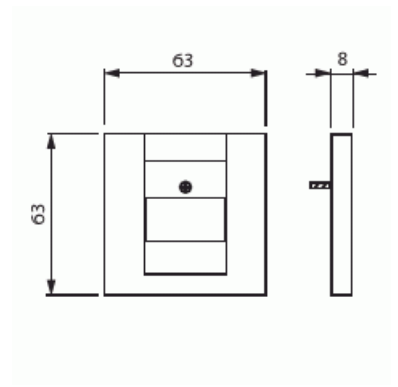

Product Card

Center plate, Impressivo, tele outlet, white

Center plate

Center plate, Impressivo, tele outlet, white

Type: 1766-84

Product ID: 2TKA000498G1

GTIN: 4011395996430

Center plate for tele outlets. It is suitable for the 85mm cover frames and with the 2519-xx adapter also for the 100mm cover frames. The manufacture material is a durable high quality plastic. The surface is glossy and easy to keep clean. Cleaning with a mild, standard household detergent. Be careful when cleaning with a powerful dissolvent.

Technical specification

Classification

Suitable for degree of protection (IP):	IP20
---	------

Packing

Package:	1/10/100/2800
Unit:	PCS

ETIM Data

Assembly arrangement:	Control element
Utilization:	D-Sub 15-pole
Support ring:	No
With dust cover:	No

Product Card

Center plate, Impressivo, tele outlet, white

With hinged lid:	No
Outlet direction:	Straight
Imprintable label:	Without indication field
With imprint:	No
Mounting method:	Flush mounted (plaster)
Material:	Plastic
Material quality:	Thermoplastic
Halogen free:	Yes
Anti-bacterial treatment:	No
Surface protection:	Untreated
Surface finishing:	Glossy
Colour:	White
RAL-number (similar):	9016
Transparent:	No
Type of fastening:	Mounting with screw
Number of modules (module system):	1
With buses/couplings:	No
Suitable for number of connectors:	1
With strain relief:	No
Shielded buses:	No
Shielded housing:	No
Luster terminal:	No
With lighting:	No
Device width:	63 mm
Device height:	63 mm
Device depth:	8.4 mm
Min. depth of built-in installation box:	32 mm