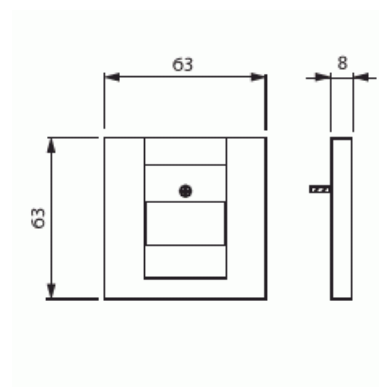

# Center plate

Center plate, Impressivo, tele outlet, white

**Type:** 1766-84

**Product ID:** 2TKA000498G1

**GTIN:** 4011395996430

Center plate for tele outlets. It is suitable for the 85mm cover frames and with the 2519-xx adapter also for the 100mm cover frames. The manufacture material is a durable high quality plastic. The surface is glossy and easy to keep clean. Cleaning with a mild, standard household detergent. Be careful when cleaning with a powerful dissolvent.

### ETIM Data

Assembly arrangement:	Control element
Utilization:	TAE
Support ring:	No
With dust cover:	No
With hinged lid:	No
Outlet direction:	Straight
Imprintable label:	Without indication field

# Product Card

Center plate, Impressivo, tele outlet, white

With imprint:	No
Mounting method:	Flush mounted (plaster)
Material:	Plastic
Material quality:	Thermoplastic
Halogen free:	Yes
Surface protection:	Untreated
Surface finishing:	Glossy
Colour:	White
RAL-number (similar):	9016
Transparent:	No
Type of fastening:	Mounting with screw
Number of modules (module system):	1
With buses/couplings:	No
Suitable for number of connectors:	1
With strain relief:	No
Shielded buses:	No
Shielded housing:	No
Luster terminal:	No
Suitable for degree of protection (IP):	IP20
Device width:	63 mm
Device height:	63 mm
Device depth:	8.4 mm
Min. depth of built-in installation box:	32 mm