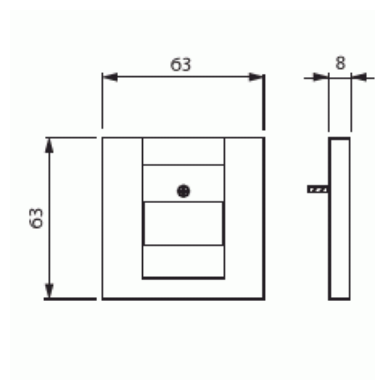

# Center plate

Center plate, Impressivo, tele outlet, aluminum

**Type:** 1766-83

**Product ID:** 2TKA000496G1

**GTIN:** 4011395069097

Center plate for tele outlets. It is suitable for the 85mm cover frames and with the 2519-xx adapter also for the 100mm cover frames. The manufacture material is a durable high quality plastic. The surface is glossy and easy to keep clean. Cleaning with a mild, standard household detergent. Be careful when cleaning with a powerful dissolvent.