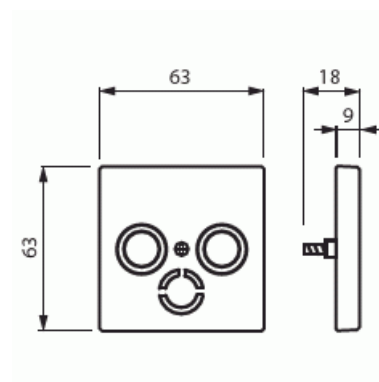

Product Card

Center plate, Impressivo, TV/R/Sat, white

Center plate

Center plate, Impressivo, TV/R/Sat, white

Type: 1743-84

Product ID: 2TKA000465G1

GTIN: 4011395996416

Center plate for the most common antenna outlet inserts. The terminal opening “Sat” is closed, but it can be opened at the installation location. It is suitable for the 85mm cover frames and with the 2519-xx adapter also for the 100mm cover frames. The manufacture material is a durable high quality plastic. The surface is glossy and easy to keep clean. Cleaning with a mild, standard household detergent. Be careful when cleaning with a powerful dissolvent.

Technical specification

Classification

Enclosure class:	IP20
------------------	------

Packing

Package:	1/10/100/2800
Unit:	PCS

ETIM Data

Assembly arrangement:	Central cover plate
Utilization:	Other
Support ring:	No
With dust cover:	No

Product Card

Center plate, Impressivo, TV/R/Sat, white

With hinged lid:	No
Outlet direction:	Straight
Imprintable label:	Without indication field
With imprint:	No
Mounting method:	Flush mounted (plaster)
Material:	Plastic
Material quality:	Thermoplastic
Halogen free:	Yes
Surface protection:	Untreated
Surface finishing:	Glossy
Colour:	White
RAL-number (similar):	9016
Transparent:	No
Type of fastening:	Mounting with screw
Number of modules (module system):	1
With buses/couplings:	No
Suitable for number of connectors:	3
With strain relief:	No
Shielded buses:	No
Shielded housing:	No
Luster terminal:	No
Suitable for degree of protection (IP):	IP20
Device width:	63 mm
Device height:	63 mm
Device depth:	63 mm
Min. depth of built-in installation box:	32 mm