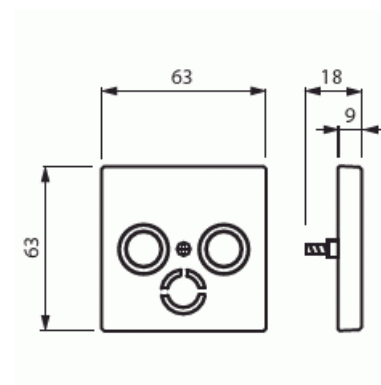

# Center plate

Center plate, Impressivo, TV/R/Sat, white

**Type:** 1743-84

**Product ID:** 2TKA000465G1

**GTIN:** 4011395996416

Center plate for the most common antenna outlet inserts. The terminal opening “Sat” is closed, but it can be opened at the installation location. It is suitable for the 85mm cover frames and with the 2519-xx adapter also for the 100mm cover frames. The manufacture material is a durable high quality plastic. The surface is glossy and easy to keep clean. Cleaning with a mild, standard household detergent. Be careful when cleaning with a powerful dissolvent.

# Product Card

Center plate, Impressivo, TV/R/Sat, white

With hinged lid:	No
Outlet direction:	Straight
Imprintable label:	Without indication field
With imprint:	No
Mounting method:	Flush mounted (plaster)
Material:	Plastic
Material quality:	Thermoplastic
Halogen free:	Yes
Anti-bacterial treatment:	No
Surface protection:	Untreated
Surface finishing:	Glossy
Colour:	White
RAL-number (similar):	9016
Transparent:	No
Type of fastening:	Mounting with screw
Number of modules (module system):	1
With buses/couplings:	No
Suitable for number of connectors:	3
With strain relief:	No
Shielded buses:	No
Shielded housing:	No
Luster terminal:	No
With lighting:	No
Device width:	63 mm
Device height:	63 mm
Device depth:	63 mm
Min. depth of built-in installation box:	32 mm