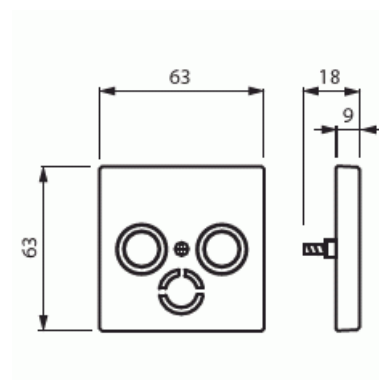

Product Card

Center plate, Impressivo, TV/R/Sat, aluminum

Center plate

Center plate, Impressivo, TV/R/Sat, aluminum

Type: 1743-83

Product ID: 2TKA000464G1

GTIN: 4011395074725

Center plate for the most common antenna outlet inserts. The terminal opening "Sat" is closed, but it can be opened at the installation location. It is suitable for the 85mm cover frames and with the 2519-xx adapter also for the 100mm cover frames. The manufacture material is a durable high quality plastic. The surface is glossy and easy to keep clean. Cleaning with a mild, standard household detergent. Be careful when cleaning with a powerful dissolvent.

Technical specification

Packing

Package:	1/10/100/2800
Unit:	PCS

ETIM Data

Assembly arrangement:	Central cover plate
Utilization:	SAT
Support ring:	No
With dust cover:	No
With hinged lid:	No
Outlet direction:	Straight

Product Card

Center plate, Impressivo, TV/R/Sat, aluminum

Imprintable label:	Without indication field
With imprint:	No
Mounting method:	Flush mounted (plaster)
Material:	Plastic
Material quality:	Thermoplastic
Halogen free:	Yes
Surface protection:	Lacquered
Surface finishing:	Matt
Colour:	Aluminium
RAL-number (similar):	9006
Transparent:	No
Type of fastening:	Mounting with screw
Number of modules (module system):	1
With buses/couplings:	No
Suitable for number of connectors:	3
With strain relief:	No
Shielded buses:	No
Shielded housing:	No
Luster terminal:	No
Suitable for degree of protection (IP):	IP20
Device width:	63 mm
Device height:	63 mm
Device depth:	63 mm
Min. depth of built-in installation box:	32 mm