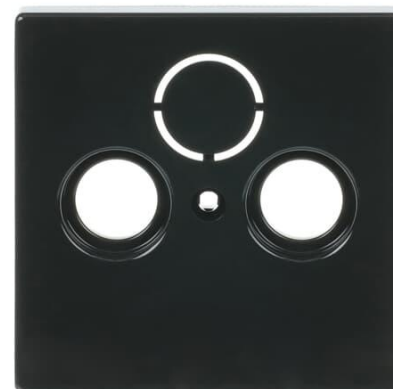

Product Card

Center plate, Impressivo, TV/R/Sat, anthracite

Center plate

Center plate, Impressivo, TV/R/Sat, anthracite

Type: 1743-81

Product ID: 2TKA000463G1

GTIN: 4011395056295

Center plate for the most common antenna outlet inserts. The terminal opening “Sat” is closed, but it can be opened at the installation location. It is suitable for the 85mm cover frames and with the 2519-xx adapter also for the 100mm cover frames. The manufacture material is a durable high quality plastic. The surface is glossy and easy to keep clean. Cleaning with a mild, standard household detergent. Be careful when cleaning with a powerful dissolvent.

Technical specification

Classification

Suitable for degree of protection (IP):	IP20
---	------

Packing

Package:	1/10/100/2800
Unit:	PCS

ETIM Data

ETIM Version:	ETIM-9.0
ETIM Class:	EC000018
Assembly arrangement:	Central cover plate

Product Card

Center plate, Impressivo, TV/R/Sat, anthracite

Utilization:	SAT
Support ring:	No
With dust cover:	No
With hinged lid:	No
Outlet direction:	Straight
Imprintable label:	Without indication field
With imprint:	No
Mounting method:	Flush mounted (plaster)
Material:	Plastic
Material quality:	Thermoplastic
Halogen free:	Yes
Anti-bacterial treatment:	No
Surface protection:	Untreated
Surface finishing:	Glossy
Colour:	Anthracite
RAL-number (similar):	7021
Transparent:	No
Type of fastening:	Mounting with screw
Number of modules (module system):	1
With buses/couplings:	No
Suitable for number of connectors:	3
With strain relief:	No
Shielded buses:	No
Shielded housing:	No
Luster terminal:	No
With lighting:	No
Device width:	63 mm
Device height:	63 mm
Device depth:	9 mm