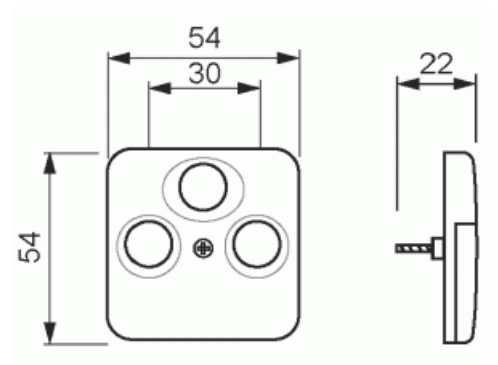

Product Card

Center plate, Jussi, antenna, TV-R-Sat

Center plate

Center plate, Jussi, antenna, TV-R-Sat

Type: 1743-03-214

Product ID: 2TKA000458G1

GTIN: 4011395538005

For antenna outlet inserts with satellite connector. Use with Jussi 85mm cover frames.

Technical specification

Classification

Suitable for degree of protection (IP):	IP20
---	------

Packing

Package:	1/10/100/3200
----------	---------------

Unit:	PCS
-------	-----

ETIM Data

Assembly arrangement:	Central cover plate
-----------------------	---------------------

Utilization:	SAT
--------------	-----

Support ring:	No
---------------	----

With dust cover:	No
------------------	----

Product Card

Center plate, Jussi, antenna, TV-R-Sat

With hinged lid:	No
Outlet direction:	Straight
Imprintable label:	Without indication field
With imprint:	No
Mounting method:	Flush mounted (plaster)
Material:	Plastic
Material quality:	Thermoplastic
Halogen free:	Yes
Anti-bacterial treatment:	No
Surface protection:	Untreated
Surface finishing:	Glossy
Colour:	White
RAL-number (similar):	9010
Transparent:	No
Type of fastening:	Mounting with screw
Number of modules (module system):	1
With buses/couplings:	No
Suitable for number of connectors:	3
With strain relief:	No
Shielded buses:	No
Shielded housing:	No
Luster terminal:	No
With lighting:	No
Device width:	54 mm
Device height:	54 mm
Device depth:	12.5 mm
Min. depth of built-in installation box:	32 mm