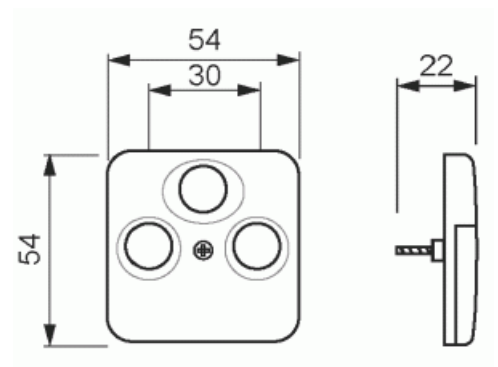

# Center plate

Center plate, Jussi, antenna, TV-R-Sat

**Type:** 1743-03-214

**Product ID:** 2TKA000458G1

**GTIN:** 4011395538005

For antenna outlet inserts with satellite connector. Use with Jussi 85mm cover frames.

### ETIM Data

Assembly arrangement:	Central cover plate
Utilization:	SAT
Support ring:	No
With dust cover:	No
With hinged lid:	No
Outlet direction:	Straight
Imprintable label:	Without indication field

# Product Card

Center plate, Jussi, antenna, TV-R-Sat

With imprint:	No
Mounting method:	Flush mounted (plaster)
Material:	Plastic
Material quality:	Thermoplastic
Halogen free:	Yes
Surface protection:	Untreated
Surface finishing:	Glossy
Colour:	White
RAL-number (similar):	9010
Transparent:	No
Type of fastening:	Mounting with screw
Number of modules (module system):	1
With buses/couplings:	No
Suitable for number of connectors:	3
With strain relief:	No
Shielded buses:	No
Shielded housing:	No
Luster terminal:	No
Suitable for degree of protection (IP):	IP20
Device width:	54 mm
Device height:	54 mm
Device depth:	12.5 mm
Min. depth of built-in installation box:	32 mm