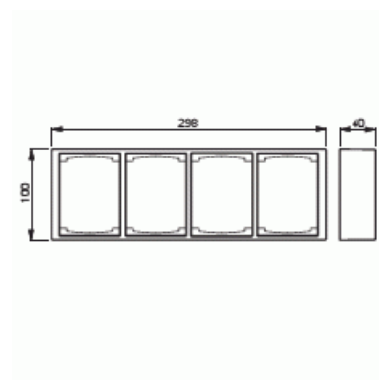

# Surf. Mount. frame

Surface mounting frame, Impressivo, 100mm, h=40mm, 4-gang, anthracite

**Type:** 1724S100-81

**Product ID:** 2TKA000411G1

**GTIN:** 6418677331275

Impressivo flush mounting products are able to be surface mounted with surface mounting frames and surface mounting box (2456.26). Using center plates with lid the socket outlets are water protected (IP44). The switches and push switches are also water protected (IP44) when using screw mounted rocker frames (2474 or 2475). In the cases of the other products than socket outlets and switches the water protection depends on the water protection of the center plate. The manufacture material is a durable high quality plastic. The surface is glossy and easy to keep clean. Cleaning with a mild, standard household detergent. Be careful when cleaning with a powerful dissolvent.