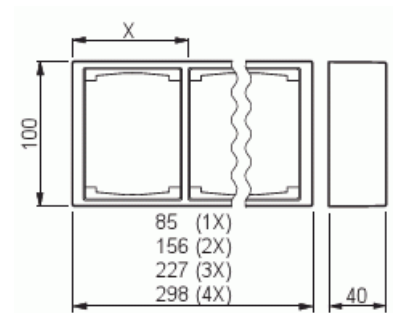

# Surf. Mount. frame

Surface mounting frame, Impressivo, 100mm, h=40mm, 2-gang, white

**Type:** 1722S100-84

**Product ID:** 2TKA000342G1

**GTIN:** 6418677331176

Impressivo flush mounting products are able to be surface mounted with surface mounting frames and surface mounting box (2456.26). Using center plates with lid the socket outlets are water protected (IP44). The switches and push switches are also water protected (IP44) when using screw mounted rocker frames (2474 or 2475). In the cases of the other products than socket outlets and switches the water protection depends on the water protection of the center plate. The manufacture material is a durable high quality plastic. The surface is glossy and easy to keep clean. Cleaning with a mild, standard household detergent. Be careful when cleaning with a powerful dissolvent.