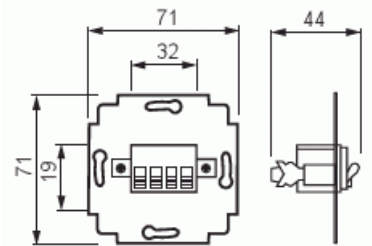

Product Card

Tele outlet insert, speaker, stereo

Tele outlet

Tele outlet insert, speaker, stereo

Type: 0248.00

Product ID: 2TKA000090G1

GTIN: 6418677331367

Use this insert with Impressivo center plates 1766-xx and Jussi center plate 2539-214. Push-in connectors for the speaker wires and screw terminals for max 10mm² internal wires.

Technical specification

Classification

Suitable for degree of protection (IP):	IP20
---	------

Packing

Package:	1/10/100/1800
----------	---------------

Unit:	PCS
-------	-----

ETIM Data

Assembly arrangement:	Basic element
-----------------------	---------------

Utilization:	Loudspeaker connection
--------------	------------------------

Support ring:	No
---------------	----

With dust cover:	No
------------------	----

Product Card

Tele outlet insert, speaker, stereo

With hinged lid:	No
Outlet direction:	Inclined
Imprintable label:	Without indication field
With imprint:	No
Mounting method:	Flush mounted (plaster)
Material:	Plastic
Material quality:	Thermoplastic
Halogen free:	No
Anti-bacterial treatment:	No
Surface protection:	Untreated
Surface finishing:	Matt
Colour:	Grey
Transparent:	No
Type of fastening:	Mounting with screw
With buses/couplings:	No
Suitable for number of connectors:	4
With strain relief:	No
Shielded buses:	No
Shielded housing:	No
Luster terminal:	No
With lighting:	No
Impact strength:	IK00
Device width:	71 mm
Device height:	40 mm
Device depth:	71 mm
Min. depth of built-in installation box:	40 mm