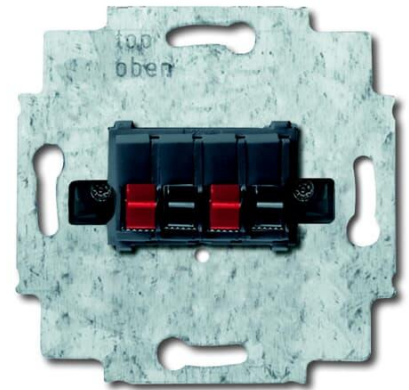

Product Card

Tele outlet insert, speaker, stereo

Tele outlet

Tele outlet insert, speaker, stereo

Type: 0248.00

Product ID: 2TKA000090G1

GTIN: 6418677331367

Use this insert with Impressivo center plates 1766-xx and Jussi center plate 2539-214. Push-in connectors for the speaker wires and screw terminals for max 10mm² internal wires.

Technical specification

Classification

Suitable for degree of protection (IP):	IP20
---	------

Packing

Package:	1/10/100/1800
----------	---------------

Unit:	PCS
-------	-----

ETIM Data

Assembly arrangement:	Basic element
-----------------------	---------------

Utilization:	Loudspeaker connection
--------------	------------------------

Support ring:	No
---------------	----

With dust cover:	No
------------------	----

Product Card

Tele outlet insert, speaker, stereo

With hinged lid:	No
Outlet direction:	Inclined
Imprintable label:	Without indication field
With imprint:	No
Mounting method:	Flush mounted (plaster)
Material:	Plastic
Material quality:	Thermoplastic
Halogen free:	No
Anti-bacterial treatment:	No
Surface protection:	Untreated
Surface finishing:	Matt
Colour:	Grey
Transparent:	No
Type of fastening:	Mounting with screw
With buses/couplings:	No
Suitable for number of connectors:	4
With strain relief:	No
Shielded buses:	No
Shielded housing:	No
Luster terminal:	No
With lighting:	No
Impact strength:	IK00
Device width:	71 mm
Device height:	40 mm
Device depth:	71 mm
Min. depth of built-in installation box:	40 mm