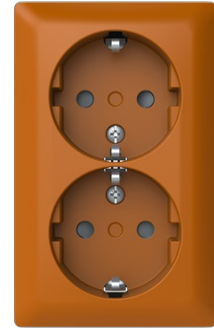

2-gang, Schuko outlet, orange

2-gang, Schuko outlet, orange None Orange - Saga

Type: 402EA-903

Product ID: 2TKA00005689

GTIN: 6438199022734

Double socket outlet with terminals for each contact of the socket outlet for max 4 rigid wires. Safety+ featured in the insert. The socket outlet color is orange.

Technical specification

Electrical quantities

Nominal current:	16 A
Nominal voltage:	250 V

Classification

Suitable for degree of protection (IP):	IP21
---	------

ETIM Data

Number of active pins (round):	2
With signal lamp:	No
Number of units:	2
Number of phases:	1
Imprint/indication:	None
Connection type:	Push-in clamp
With hinged lid:	No

Product Card

2-gang, Schuko outlet, orange None Orange - Saga

With enhanced contact protection:	Yes
Label space/information surface:	No
Colour:	Orange
RAL-number (similar):	2000
Metallic colour:	No
Transparent:	No
Lockable:	No
Eject-mechanism:	No
Insulated mounting:	No
With function lighting:	No
With orientation lighting:	No
Over voltage protection:	No
Fault current protection:	No
With miniature fuse:	No
Special power supply:	No special power supply
Mounting method:	Surface mounted (plaster)
Type of fastening:	Mounting with claw and screw
Material:	Plastic
Material quality:	Thermoplastic
Halogen free:	No
Surface protection:	Untreated
Surface finishing:	Glossy
Anti-bacterial treatment:	No
With loop through function:	No
With on/off switch:	No
Rotated central insert:	No
Frequency:	50 Hz
Device width:	63 mm
Device height:	43 mm
Device depth:	100 mm
Compatible with Apple HomeKit:	No
Compatible with Amazon Alexa:	No
Compatible with Google Assistant:	No
IFTTT support available:	No