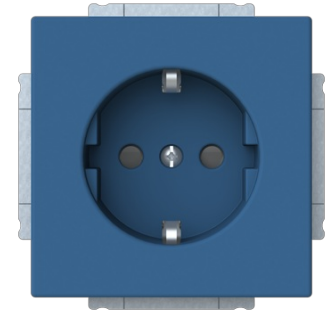

# 1-gang Schuko, blue

1-gang Schuko, blue None Blue - Impressivo

---

**Type:** 20EUC-06

**Product ID:** 2TKA00005568

**GTIN:** 6438199018324

Socket outlet with terminals for each contact of the socket outlet. The terminals are for max 2 solid or rigid wires. The centre plate is blue.

### ETIM Data

Number of active pins (round):	2
With signal lamp:	No
Number of units:	1
Number of phases:	1
Imprint/indication:	None
Connection type:	Push-in clamp
With hinged lid:	No
With enhanced contact protection:	No
Label space/information surface:	No
Colour:	Blue
RAL-number (similar):	5007
Metallic colour:	No

# Product Card

1-gang Schuko, blue None Blue - Impressivo

Transparent:	No
Lockable:	No
Eject-mechanism:	No
Insulated mounting:	No
With function lighting:	No
With orientation lighting:	No
Over voltage protection:	No
Fault current protection:	No
With miniature fuse:	No
Special power supply:	No special power supply
Mounting method:	Flush mounted (plaster)
Type of fastening:	Mounting with claw and screw
Material:	Plastic
Material quality:	Thermoplastic
Halogen free:	No
Surface protection:	Untreated
Surface finishing:	Glossy
Anti-bacterial treatment:	No
With loop through function:	No
With on/off switch:	No
Rotated central insert:	No
Frequency:	50 Hz
Device width:	71 mm
Device height:	42 mm
Device depth:	71 mm
Min. depth of built-in installation box:	28 mm
Compatible with Apple HomeKit:	No
Compatible with Amazon Alexa:	No
Compatible with Google Assistant:	No
IFTTT support available:	No
With Wi-Fi signal repeater:	No
With built-in bluetooth speaker:	No