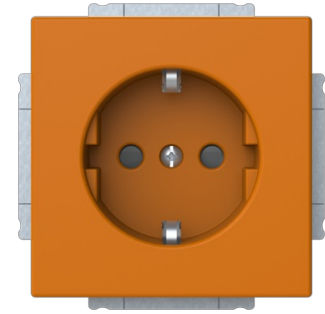

# 1-gang Schuko, orange

1-gang Schuko, orange None Orange - Impressivo

---

**Type:** 20EUC-03

**Product ID:** 2TKA00005566

**GTIN:** 6438199018225

Socket outlet with terminals for each contact of the socket outlet. The terminals are for max 2 solid or rigid wires. The centre plate is orange.

### ETIM Data

ETIM Version:	ETIM-9.0
ETIM Class:	EC000125
Number of active pins (round):	2
With signal lamp:	No
Number of units:	1
Number of phases:	1
Imprint/indication:	None
Connection type:	Push-in clamp
With hinged lid:	No

# Product Card

1-gang Schuko, orange None Orange - Impressivo

With enhanced contact protection:	No
Label space/information surface:	No
Colour:	Orange
RAL-number (similar):	2000
Metallic colour:	No
Transparent:	No
Lockable:	No
Eject-mechanism:	No
Insulated mounting:	No
With function lighting:	No
With orientation lighting:	No
Over voltage protection:	No
Fault current protection:	No
With miniature fuse:	No
Special power supply:	No special power supply
Mounting method:	Flush mounted (plaster)
Type of fastening:	Mounting with claw and screw
Material:	Plastic
Material quality:	Thermoplastic
Halogen free:	No
Surface protection:	Untreated
Surface finishing:	Glossy
Anti-bacterial treatment:	No
With loop through function:	No
With on/off switch:	No
Rotated central insert:	No
Frequency:	50 Hz
Device width:	71 mm
Device height:	42 mm
Device depth:	71 mm
Min. depth of built-in installation box:	28 mm
Compatible with Apple HomeKit:	No
Compatible with Amazon Alexa:	No
Compatible with Google Assistant:	No