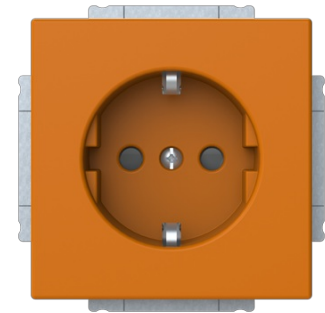

# 1-gang Schuko, orange

1-gang Schuko, orange None Orange - Impressivo

---

**Type:** 20EUC-03

**Product ID:** 2TKA00005566

**GTIN:** 6438199018225

Socket outlet with terminals for each contact of the socket outlet. The terminals are for max 2 solid or rigid wires. The centre plate is orange.

### ETIM Data

Number of active pins (round):	2
With signal lamp:	No
Number of units:	1
Number of phases:	1
Imprint/indication:	None
Connection type:	Push-in clamp
With hinged lid:	No
With enhanced contact protection:	No
Label space/information surface:	No

# Product Card

1-gang Schuko, orange None Orange - Impressivo

Colour:	Orange
RAL-number (similar):	2000
Metallic colour:	No
Transparent:	No
Lockable:	No
Eject-mechanism:	No
Insulated mounting:	No
With function lighting:	No
With orientation lighting:	No
Over voltage protection:	No
Fault current protection:	No
With miniature fuse:	No
Special power supply:	No special power supply
Mounting method:	Flush mounted (plaster)
Type of fastening:	Mounting with claw and screw
Material:	Plastic
Material quality:	Thermoplastic
Halogen free:	No
Surface protection:	Untreated
Surface finishing:	Glossy
Anti-bacterial treatment:	No
With loop through function:	No
With on/off switch:	No
Rotated central insert:	No
Frequency:	50 Hz
Device width:	71 mm
Device height:	42 mm
Device depth:	71 mm
Min. depth of built-in installation box:	28 mm
Compatible with Apple HomeKit:	No
Compatible with Amazon Alexa:	No
Compatible with Google Assistant:	No
IFTTT support available:	No
With Wi-Fi signal repeater:	No