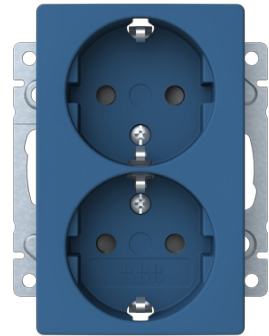

2-gang Schuko, blue

2-gang Schuko, blue None Blue - Saga

Type: 302EUC-906

Product ID: 2TKA00005559

GTIN: 6438199017938

Socket outlet with terminals for each contact of the socket outlet for max 4 rigid wires. The socket outlet insert without the cover plate is screen-protected. The color of the center plate is blue.

Technical specification

Electrical quantities

Nominal current:	16 A
Nominal voltage:	250 V

Classification

Suitable for degree of protection (IP):	IP21
---	------

ETIM Data

Number of active pins (round):	2
With signal lamp:	No
Number of units:	2
Number of phases:	1
Imprint/indication:	None
Connection type:	Push-in clamp
With hinged lid:	No
With enhanced contact protection:	Yes
Label space/information surface:	No

Product Card

2-gang Schuko, blue None Blue - Saga

Colour:	Blue
RAL-number (similar):	5007
Metallic colour:	No
Transparent:	No
Lockable:	No
Eject-mechanism:	No
Insulated mounting:	No
With function lighting:	No
With orientation lighting:	No
Over voltage protection:	No
Fault current protection:	No
With miniature fuse:	No
Special power supply:	No special power supply
Mounting method:	Flush mounted (plaster)
Type of fastening:	Mounting with claw and screw
Material:	Plastic
Material quality:	Thermoplastic
Halogen free:	No
Surface protection:	Untreated
Surface finishing:	Glossy
Anti-bacterial treatment:	No
With loop through function:	No
With on/off switch:	No
Rotated central insert:	No
Frequency:	50 Hz
Device width:	89 mm
Device height:	71 mm
Device depth:	42 mm
Min. depth of built-in installation box:	20 mm
Compatible with Apple HomeKit:	No
Compatible with Amazon Alexa:	No
Compatible with Google Assistant:	No
IFTTT support available:	No
With Wi-Fi signal repeater:	No

Product Card

2-gang Schuko, blue None Blue - Saga

With built-in bluetooth speaker:

No