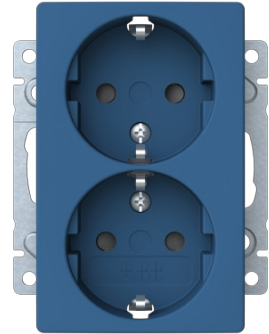

2-gang Schuko, blue

2-gang Schuko, blue None Blue - Saga

Type: 302EUC-906

Product ID: 2TKA00005559

GTIN: 6438199017938

Socket outlet with terminals for each contact of the socket outlet for max 4 rigid wires. The socket outlet insert without the cover plate is screen-protected. The color of the center plate is blue.

Technical specification

Electrical quantities

Nominal current:	16 A
Nominal voltage:	250 V

Classification

Suitable for degree of protection (IP):	IP21
---	------

ETIM Data

Number of active pins (round):	2
With signal lamp:	No
Number of units:	2
Number of phases:	1
Imprint/indication:	None
Connection type:	Push-in clamp
With hinged lid:	No
With enhanced contact protection:	Yes
Label space/information surface:	No

Product Card

2-gang Schuko, blue None Blue - Saga

Colour:	Blue
RAL-number (similar):	5007
Metallic colour:	No
Transparent:	No
Lockable:	No
Eject-mechanism:	No
Insulated mounting:	No
With function lighting:	No
With orientation lighting:	No
Over voltage protection:	No
Fault current protection:	No
With miniature fuse:	No
Special power supply:	No special power supply
Mounting method:	Flush mounted (plaster)
Type of fastening:	Mounting with claw and screw
Material:	Plastic
Material quality:	Thermoplastic
Halogen free:	No
Surface protection:	Untreated
Surface finishing:	Glossy
Anti-bacterial treatment:	No
With loop through function:	No
With on/off switch:	No
Rotated central insert:	No
Frequency:	50 Hz
Device width:	89 mm
Device height:	71 mm
Device depth:	42 mm
Min. depth of built-in installation box:	20 mm
Compatible with Apple HomeKit:	No
Compatible with Amazon Alexa:	No
Compatible with Google Assistant:	No
IFTTT support available:	No
With Wi-Fi signal repeater:	No

Product Card

2-gang Schuko, blue None Blue - Saga

With built-in bluetooth speaker:

No