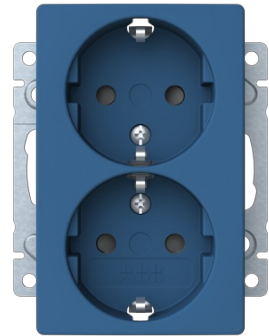

2-gang Schuko, blue

2-gang Schuko, blue None Blue - Saga

Type: 302EUC-906

Product ID: 2TKA00005559

GTIN: 6438199017938

Socket outlet with terminals for each contact of the socket outlet for max 4 rigid wires. The socket outlet insert without the cover plate is screen-protected. The color of the center plate is blue.

Technical specification

Electrical quantities

Nominal current:	16 A
Nominal voltage:	250 V

Classification

Suitable for degree of protection (IP):	IP21
---	------

ETIM Data

ETIM Version:	ETIM-9.0
ETIM Class:	EC000125
Number of active pins (round):	2
With signal lamp:	No
Number of units:	2
Number of phases:	1
Imprint/indication:	None
Connection type:	Push-in clamp
With hinged lid:	No

Product Card

2-gang Schuko, blue None Blue - Saga

With enhanced contact protection:	Yes
Label space/information surface:	No
Colour:	Blue
RAL-number (similar):	5007
Metallic colour:	No
Transparent:	No
Lockable:	No
Eject-mechanism:	No
Insulated mounting:	No
With function lighting:	No
With orientation lighting:	No
Over voltage protection:	No
Fault current protection:	No
With miniature fuse:	No
Special power supply:	No special power supply
Mounting method:	Flush mounted (plaster)
Type of fastening:	Mounting with claw and screw
Material:	Plastic
Material quality:	Thermoplastic
Halogen free:	No
Surface protection:	Untreated
Surface finishing:	Glossy
Anti-bacterial treatment:	No
With loop through function:	No
With on/off switch:	No
Rotated central insert:	No
Frequency:	50 Hz
Device width:	89 mm
Device height:	71 mm
Device depth:	42 mm
Min. depth of built-in installation box:	20 mm
Compatible with Apple HomeKit:	No
Compatible with Amazon Alexa:	No
Compatible with Google Assistant:	No