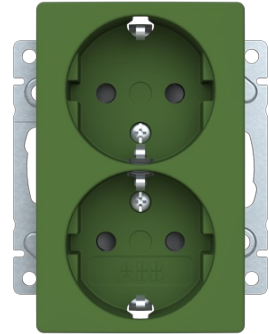

# 2-gang Schuko, green

2-gang Schuko, green None Green - Saga

---

**Type:** 302EUC-905

**Product ID:** 2TKA00005558

**GTIN:** 6438199017884

Socket outlet with terminals for each contact of the socket outlet for max 4 rigid wires. The socket outlet insert without the cover plate is screen-protected. The color of the center plate is green.

### ETIM Data

Number of active pins (round):	2
With signal lamp:	No
Number of units:	2
Number of phases:	1
Imprint/indication:	None
Connection type:	Push-in clamp
With hinged lid:	No
With enhanced contact protection:	Yes
Label space/information surface:	No

# Product Card

2-gang Schuko, green None Green - Saga

Colour:	Green
RAL-number (similar):	6025
Metallic colour:	No
Transparent:	No
Lockable:	No
Eject-mechanism:	No
Insulated mounting:	No
With function lighting:	No
With orientation lighting:	No
Over voltage protection:	No
Fault current protection:	No
With miniature fuse:	No
Special power supply:	No special power supply
Mounting method:	Flush mounted (plaster)
Type of fastening:	Mounting with claw and screw
Material:	Plastic
Material quality:	Thermoplastic
Halogen free:	No
Surface protection:	Untreated
Surface finishing:	Glossy
Anti-bacterial treatment:	No
With loop through function:	No
With on/off switch:	No
Rotated central insert:	No
Frequency:	50 Hz
Device width:	89 mm
Device height:	71 mm
Device depth:	42 mm
Min. depth of built-in installation box:	20 mm
Compatible with Apple HomeKit:	No
Compatible with Amazon Alexa:	No
Compatible with Google Assistant:	No
IFTTT support available:	No
With Wi-Fi signal repeater:	No