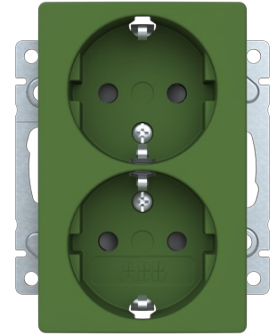

2-gang Schuko, green

2-gang Schuko, green None Green - Saga

Type: 302EUC-905

Product ID: 2TKA00005558

GTIN: 6438199017884

Socket outlet with terminals for each contact of the socket outlet for max 4 rigid wires. The socket outlet insert without the cover plate is screen-protected. The color of the center plate is green.

Technical specification

Electrical quantities

Nominal current:	16 A
Nominal voltage:	250 V

Classification

Suitable for degree of protection (IP):	IP21
---	------

ETIM Data

ETIM Version:	ETIM-9.0
ETIM Class:	EC000125
Number of active pins (round):	2
With signal lamp:	No
Number of units:	2
Number of phases:	1
Imprint/indication:	None
Connection type:	Push-in clamp
With hinged lid:	No

Product Card

2-gang Schuko, green None Green - Saga

With enhanced contact protection:	Yes
Label space/information surface:	No
Colour:	Green
RAL-number (similar):	6025
Metallic colour:	No
Transparent:	No
Lockable:	No
Eject-mechanism:	No
Insulated mounting:	No
With function lighting:	No
With orientation lighting:	No
Over voltage protection:	No
Fault current protection:	No
With miniature fuse:	No
Special power supply:	No special power supply
Mounting method:	Flush mounted (plaster)
Type of fastening:	Mounting with claw and screw
Material:	Plastic
Material quality:	Thermoplastic
Halogen free:	No
Surface protection:	Untreated
Surface finishing:	Glossy
Anti-bacterial treatment:	No
With loop through function:	No
With on/off switch:	No
Rotated central insert:	No
Frequency:	50 Hz
Device width:	89 mm
Device height:	71 mm
Device depth:	42 mm
Min. depth of built-in installation box:	20 mm
Compatible with Apple HomeKit:	No
Compatible with Amazon Alexa:	No
Compatible with Google Assistant:	No