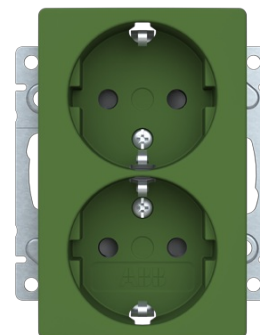

2-gang Schuko, green

2-gang Schuko, green None Green - Saga

Type: 302EUC-905

Product ID: 2TKA00005558

GTIN: 6438199017884

Socket outlet with terminals for each contact of the socket outlet for max 4 rigid wires. The socket outlet insert without the cover plate is screen-protected. The color of the center plate is green.

Technical specification

Electrical quantities

Nominal current:	16 A
Nominal voltage:	250 V

Classification

Suitable for degree of protection (IP):	IP21
---	------

ETIM Data

Number of active pins (round):	2
With signal lamp:	No
Number of units:	2
Number of phases:	1
Imprint/indication:	None
Connection type:	Push-in clamp
With hinged lid:	No
With enhanced contact protection:	Yes
Label space/information surface:	No

Product Card

2-gang Schuko, green None Green - Saga

Colour:	Green
RAL-number (similar):	6025
Metallic colour:	No
Transparent:	No
Lockable:	No
Eject-mechanism:	No
Insulated mounting:	No
With function lighting:	No
With orientation lighting:	No
Over voltage protection:	No
Fault current protection:	No
With miniature fuse:	No
Special power supply:	No special power supply
Mounting method:	Flush mounted (plaster)
Type of fastening:	Mounting with claw and screw
Material:	Plastic
Material quality:	Thermoplastic
Halogen free:	No
Surface protection:	Untreated
Surface finishing:	Glossy
Anti-bacterial treatment:	No
With loop through function:	No
With on/off switch:	No
Rotated central insert:	No
Frequency:	50 Hz
Device width:	89 mm
Device height:	71 mm
Device depth:	42 mm
Min. depth of built-in installation box:	20 mm
Compatible with Apple HomeKit:	No
Compatible with Amazon Alexa:	No
Compatible with Google Assistant:	No
IFTTT support available:	No
With Wi-Fi signal repeater:	No