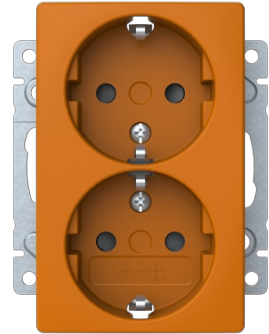

2-gang Schuko, orange

2-gang Schuko, orange None Orange - Saga

Type: 302EUC-903

Product ID: 2TKA00005557

GTIN: 6438199017839

Socket outlet with terminals for each contact of the socket outlet for max 4 rigid wires. The socket outlet insert without the cover plate is screen-protected. The color of the center plate is orange.

Technical specification

Electrical quantities

Nominal current:	16 A
Nominal voltage:	250 V

Classification

Suitable for degree of protection (IP):	IP21
---	------

ETIM Data

ETIM Version:	ETIM-9.0
ETIM Class:	EC000125
Number of active pins (round):	2
With signal lamp:	No
Number of units:	2
Number of phases:	1
Imprint/indication:	None
Connection type:	Push-in clamp

Product Card

2-gang Schuko, orange None Orange - Saga

With hinged lid:	No
With enhanced contact protection:	Yes
Label space/information surface:	No
Colour:	Orange
RAL-number (similar):	2000
Metallic colour:	No
Transparent:	No
Lockable:	No
Eject-mechanism:	No
Insulated mounting:	No
With function lighting:	No
With orientation lighting:	No
Over voltage protection:	No
Fault current protection:	No
With miniature fuse:	No
Special power supply:	No special power supply
Mounting method:	Flush mounted (plaster)
Type of fastening:	Mounting with claw and screw
Material:	Plastic
Material quality:	Thermoplastic
Halogen free:	No
Surface protection:	Untreated
Surface finishing:	Glossy
Anti-bacterial treatment:	No
With loop through function:	No
With on/off switch:	No
Rotated central insert:	No
Frequency:	50 Hz
Device width:	89 mm
Device height:	71 mm
Device depth:	42 mm
Min. depth of built-in installation box:	20 mm
Compatible with Apple HomeKit:	No
Compatible with Amazon Alexa:	No