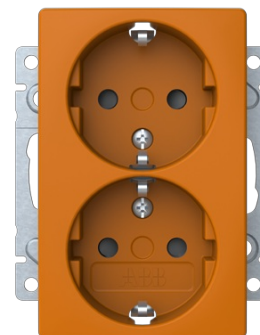

2-gang Schuko, orange

2-gang Schuko, orange None Orange - Saga

Type: 302EUC-903

Product ID: 2TKA00005557

GTIN: 6438199017839

Socket outlet with terminals for each contact of the socket outlet for max 4 rigid wires. The socket outlet insert without the cover plate is screen-protected. The color of the center plate is orange.

Technical specification

Electrical quantities

Nominal current:	16 A
Nominal voltage:	250 V

Classification

Suitable for degree of protection (IP):	IP21
---	------

ETIM Data

Number of active pins (round):	2
With signal lamp:	No
Number of units:	2
Number of phases:	1
Imprint/indication:	None
Connection type:	Push-in clamp
With hinged lid:	No
With enhanced contact protection:	Yes

Product Card

2-gang Schuko, orange None Orange - Saga

Label space/information surface:	No
Colour:	Orange
RAL-number (similar):	2000
Metallic colour:	No
Transparent:	No
Lockable:	No
Eject-mechanism:	No
Insulated mounting:	No
With function lighting:	No
With orientation lighting:	No
Over voltage protection:	No
Fault current protection:	No
With miniature fuse:	No
Special power supply:	No special power supply
Mounting method:	Flush mounted (plaster)
Type of fastening:	Mounting with claw and screw
Material:	Plastic
Material quality:	Thermoplastic
Halogen free:	No
Surface protection:	Untreated
Surface finishing:	Glossy
Anti-bacterial treatment:	No
With loop through function:	No
With on/off switch:	No
Rotated central insert:	No
Frequency:	50 Hz
Device width:	89 mm
Device height:	71 mm
Device depth:	42 mm
Min. depth of built-in installation box:	20 mm
Compatible with Apple HomeKit:	No
Compatible with Amazon Alexa:	No
Compatible with Google Assistant:	No
IFTTT support available:	No