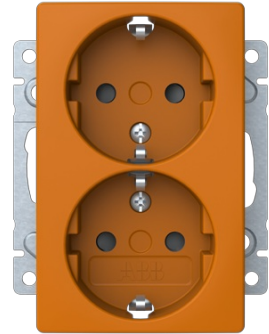

2-gang Schuko, orange

2-gang Schuko, orange None Orange - Saga

Type: 302EUC-903

Product ID: 2TKA00005557

GTIN: 6438199017839

Socket outlet with terminals for each contact of the socket outlet for max 4 rigid wires. The socket outlet insert without the cover plate is screen-protected. The color of the center plate is orange.

Technical specification

Electrical quantities

Nominal current:	16 A
Nominal voltage:	250 V

Classification

Suitable for degree of protection (IP):	IP21
---	------

ETIM Data

Number of active pins (round):	2
With signal lamp:	No
Number of units:	2
Number of phases:	1
Imprint/indication:	None
Connection type:	Push-in clamp
With hinged lid:	No
With enhanced contact protection:	Yes

Product Card

2-gang Schuko, orange None Orange - Saga

Label space/information surface:	No
Colour:	Orange
RAL-number (similar):	2000
Metallic colour:	No
Transparent:	No
Lockable:	No
Eject-mechanism:	No
Insulated mounting:	No
With function lighting:	No
With orientation lighting:	No
Over voltage protection:	No
Fault current protection:	No
With miniature fuse:	No
Special power supply:	No special power supply
Mounting method:	Flush mounted (plaster)
Type of fastening:	Mounting with claw and screw
Material:	Plastic
Material quality:	Thermoplastic
Halogen free:	No
Surface protection:	Untreated
Surface finishing:	Glossy
Anti-bacterial treatment:	No
With loop through function:	No
With on/off switch:	No
Rotated central insert:	No
Frequency:	50 Hz
Device width:	89 mm
Device height:	71 mm
Device depth:	42 mm
Min. depth of built-in installation box:	20 mm
Compatible with Apple HomeKit:	No
Compatible with Amazon Alexa:	No
Compatible with Google Assistant:	No
IFTTT support available:	No