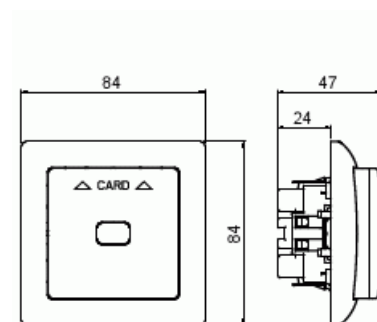

Switch

Switch Various symbols for Switch/push button, Hotel card White - Saga

Type: 8114UJ-916

Product ID: 2TKA00005291

GTIN: 6438199012711

Card switch with center plate and with screwless terminals. The switch can be used, for example, as the main switch for hotel room lighting. The switch operates with the key card of the hotel room. Delivery includes a lamp functioning as search light.

Technical specification

Classification

Suitable for degree of protection (IP):	IP20
---	------

Packing

Package:	1/10/280
Unit:	PCS

ETIM Data

Model:	Hotel card
Imprint/indication:	Various symbols
Scannable symbol/barrier free:	No
Utilization:	Switch/push button

Product Card

Switch Various symbols for Switch/push button, Hotel card White - Saga

Suitable for touch sensor connector for bus system:	No
Type of fastening:	Clamp mounting
Monitoring window/light outlet:	No
Material:	Plastic
Material quality:	Thermoplastic
Halogen free:	Yes
Surface protection:	Untreated
Surface finishing:	Glossy
Anti-bacterial treatment:	No
Colour:	White
RAL-number (similar):	9003
With label area:	No
With exchangeable lens/symbol:	No
Impact strength:	IK00
Width:	84 mm
Height:	84 mm
Depth:	48 mm