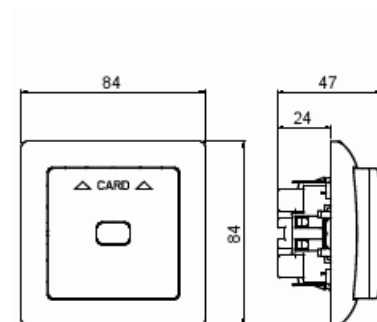

# Control element/cover plate

Switch Switch/push button Hotel card  
Various symbols White - Saga

**Type:** 8114UJ-916

**Product ID:** 2TKA00005291

**GTIN:** 6438199012711

Card switch with center plate and with screwless terminals. The switch can be used, for example, as the main switch for hotel room lighting. The switch operates with the key card of the hotel room. Delivery includes a lamp functioning as search light.

## Technical specification

### Packing

Package:	1/10/280
Unit:	PCS

# Product Card

Switch Switch/push button Hotel card Various symbols White - Saga

Material:	Plastic
Material quality:	Thermoplastic
Halogen free:	Yes
Surface protection:	Other
Surface finishing:	Glossy
Anti-bacterial treatment:	No
Colour:	White
RAL-number (similar):	9003
With label area:	No
With exchangeable lens/symbol:	No
Suitable for degree of protection (IP):	IP20
Impact strength:	IK00
Width:	84 mm
Height:	84 mm
Depth:	48 mm