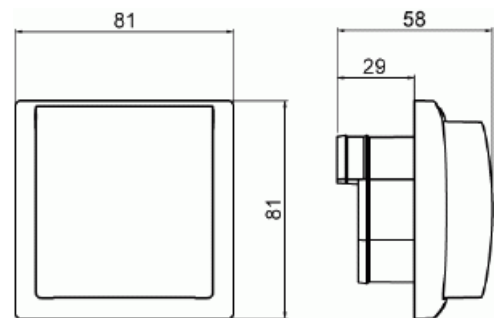

Cover frame

Cover frame - Saga

Type: 2518-WD-916

Product ID: 2TKA00005250

GTIN: 6438199012544

Cover frame for 1-gang devices with IP44 protection level.

Technical specification

Packing

Package:	10/100/1200
Unit:	PCS

ETIM Data

Number of units:	1
Mounting direction:	Horizontal and vertical
Number of units horizontal:	1
Number of units vertical:	1
Number of modules horizontal (module system):	1
With mounting grid:	No
Flush-mounted installation:	Yes
Suitable for floor box:	No
Suitable for wall duct:	No

Suitable for built-in installation:	No
Label space/information surface:	No
Material:	Plastic
Material quality:	Thermoplastic
Halogen free:	Yes
Anti-bacterial treatment:	No
Surface protection:	Untreated
Surface finishing:	Glossy
Colour:	White
RAL-number (similar):	9003
Transparent:	No
With hinged lid:	No
Degree of protection (IP):	IP21
Type of fastening:	Clamping/screw mounting
Width:	81 mm
Height:	58 mm
Depth:	81 mm