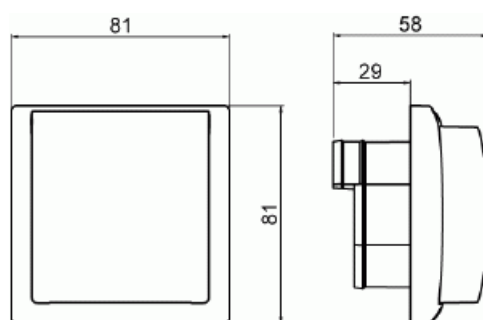

Cover frame

Cover frame 1-gang(s) White - Saga

Type: 2518-WD-916

Product ID: 2TKA00005250

GTIN: 6438199012544

Cover frame for 1-gang devices with IP44 protection level.

Technical specification

Packing

Package:	10/100/1200
Unit:	PCS

ETIM Data

Number of units:	1
Mounting direction:	Horizontal and vertical
Number of units horizontal:	1
Number of units vertical:	1
Number of modules horizontal (module system):	1
With mounting grid:	No
Flush-mounted installation:	Yes
Suitable for floor box:	No
Suitable for wall duct:	No

Product Card

Cover frame 1-gang(s) White - Saga

Suitable for built-in installation:	No
Label space/information surface:	No
Material:	Plastic
Material quality:	Thermoplastic
Halogen free:	Yes
Anti-bacterial treatment:	No
Surface protection:	Untreated
Surface finishing:	Glossy
Colour:	White
RAL-number (similar):	9003
Transparent:	No
With hinged lid:	No
Degree of protection (IP):	IP21
Type of fastening:	Clamping/screw mounting
Width:	81 mm
Height:	58 mm
Depth:	81 mm