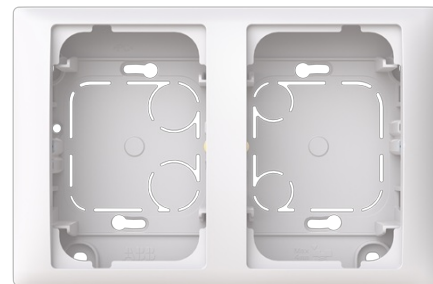

Surface mounting box

Surface mounting box White - Saga

Type: 1722S100H48-916

Product ID: 2TKA00005242

GTIN: 6438199012063

Surface mounting box for a 2-gang unit for 100 mm height. This box is high, with a total height of 48 mm. This box is suitable for devices with maximum installation depth of 31 mm. The unit consists of bottom plate and upper part. Bio-circular plastics used in the bottom and centre plate.

Technical specification

Packing

Package:	1/35/630
Unit:	PCS

ETIM Data

Material:	Plastic
Material quality:	Thermoplastic
Halogen free:	No
Colour:	White
RAL-number (similar):	9003
With cable entry:	No
Width:	102 mm
Height:	48 mm
Depth:	156 mm