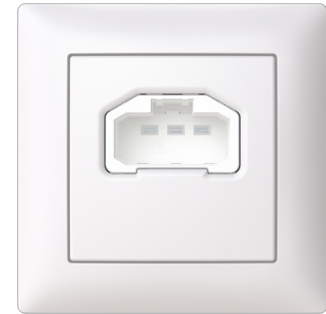

Socket outlet

Covers for mounting boxes

Type: AKK6-916

Product ID: 2TKA00005234

GTIN: 6438199012421

DCL lighting outlet, wall outlet, 85x85mm, White

Technical specification

Packing

Package:	1/10/100/1200
Unit:	PCS

ETIM Data

With signal lamp:	No
Number of units:	1
Number of phases:	1
Imprint/indication:	None
With hinged lid:	No
With enhanced contact protection:	No
Label space/information surface:	No
Colour:	White
RAL-number (similar):	9003
Metallic colour:	No
Transparent:	No
Lockable:	No

Product Card

Covers for mounting boxes

Eject-mechanism:	No
Insulated mounting:	No
With function lighting:	No
With orientation lighting:	No
Over voltage protection:	No
Fault current protection:	No
With miniature fuse:	No
Special power supply:	No special power supply
Mounting method:	Flush mounted (plaster)
Type of fastening:	Mounting with screw
Material:	Plastic
Material quality:	Thermoplastic
Halogen free:	No
Surface protection:	Untreated
Surface finishing:	Glossy
Anti-bacterial treatment:	No
With loop through function:	No
With on/off switch:	No
Rotated central insert:	No
Nominal current:	6 A
Nominal voltage:	250 V
Frequency:	50...60 Hz
Suitable for degree of protection (IP):	IP20
Device width:	85 mm
Device height:	41 mm
Device depth:	85 mm
Min. depth of built-in installation box:	25 mm
Compatible with Apple HomeKit:	No
Compatible with Amazon Alexa:	No
Compatible with Google Assistant:	No
IFTTT support available:	No