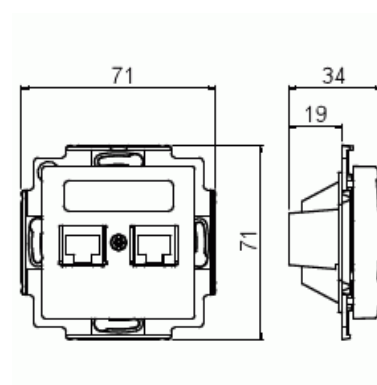

Tele Outlet

Tele outlet - Saga

Type: FOT6208-916

Product ID: 2TKA00005233

GTIN: 6438199012414

Flat tele outlet for two AMP RJ45 connectors. Sustainable plastics used. Sustainable plastics used. The connectors are included.

Technical specification

Packing

Package:	1/10/100/1800
Unit:	PCS

ETIM Data

Assembly arrangement:	Basic element with central cover plate
Utilization:	Modular Jack
Support ring:	No
With dust cover:	Yes
With hinged lid:	No
Outlet direction:	Straight
Imprintable label:	Without indication field

Product Card

Tele outlet - Saga

With imprint:	No
Mounting method:	Flush mounted (plaster)
Material:	Plastic
Material quality:	Thermoplastic
Halogen free:	Yes
Anti-bacterial treatment:	No
Surface protection:	Untreated
Surface finishing:	Glossy
Colour:	White
RAL-number (similar):	9003
Transparent:	No
Type of fastening:	Other
Number of modules (module system):	1
With buses/couplings:	No
Suitable for number of connectors:	2
With strain relief:	No
Shielded buses:	No
Shielded housing:	No
Luster terminal:	No
With lighting:	No
Suitable for degree of protection (IP):	IP20
Device width:	55 mm
Device height:	34 mm
Device depth:	71 mm
Min. depth of built-in installation box:	40 mm