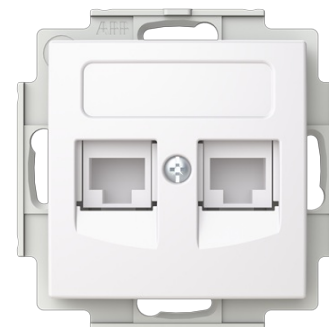

Tele Outlet

Tele outlet - Saga

Type: FOT6208-916

Product ID: 2TKA00005233

GTIN: 6438199012414

Flat tele outlet for two AMP RJ45 connectors. Sustainable plastics used. Sustainable plastics used. The connectors are included.

Technical specification

Packing

Package:	1/10/100/1800
Unit:	PCS

ETIM Data

Assembly arrangement:	Basic element with central cover plate
Utilization:	Modular Jack
Support ring:	No
With dust cover:	Yes
With hinged lid:	No
Outlet direction:	Straight
Imprintable label:	Without indication field

Product Card

Tele outlet - Saga

With imprint:	No
Mounting method:	Flush mounted (plaster)
Material:	Plastic
Material quality:	Thermoplastic
Halogen free:	Yes
Anti-bacterial treatment:	No
Surface protection:	Untreated
Surface finishing:	Glossy
Colour:	White
RAL-number (similar):	9003
Transparent:	No
Type of fastening:	Other
Number of modules (module system):	1
With buses/couplings:	No
Suitable for number of connectors:	2
With strain relief:	No
Shielded buses:	No
Shielded housing:	No
Luster terminal:	No
With lighting:	No
Suitable for degree of protection (IP):	IP20
Device width:	55 mm
Device height:	34 mm
Device depth:	71 mm
Min. depth of built-in installation box:	40 mm