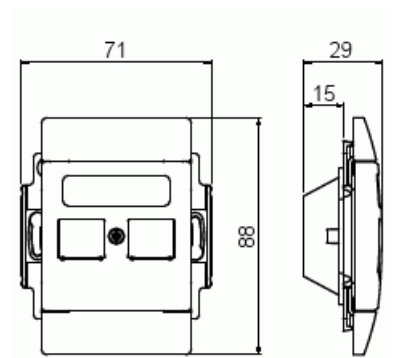

Tele Outlet

Tele outlet - Saga

Type: FOT5000-100-916

Product ID: 2TKA00005232

GTIN: 6438199012308

Flat tele outlet for two Keystone RJ45 connectors. Sustainable plastics used. The connectors are included.

Technical specification

Packing

Package:	1/10/100/1200
Unit:	PCS

ETIM Data

Assembly arrangement:	Basic element with central cover plate
Utilization:	Modular Jack
Support ring:	No
With dust cover:	Yes
With hinged lid:	No
Outlet direction:	Straight
Imprintable label:	Without indication field

Product Card

Tele outlet - Saga

With imprint:	No
Mounting method:	Flush mounted (plaster)
Material:	Plastic
Material quality:	Thermoplastic
Halogen free:	Yes
Anti-bacterial treatment:	No
Surface protection:	Untreated
Surface finishing:	Glossy
Colour:	White
RAL-number (similar):	9003
Transparent:	No
Type of fastening:	Other
Number of modules (module system):	1
With buses/couplings:	No
Suitable for number of connectors:	2
With strain relief:	No
Shielded buses:	No
Shielded housing:	No
Luster terminal:	No
With lighting:	No
Suitable for degree of protection (IP):	IP20
Device width:	89 mm
Device height:	29 mm
Device depth:	71 mm
Min. depth of built-in installation box:	40 mm