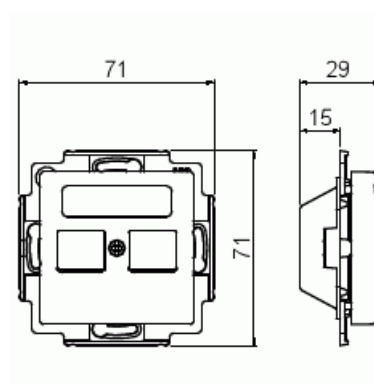

Tele Outlet

Tele outlet - Saga

Type: FOT5020-916

Product ID: 2TKA00005230

GTIN: 6438199012285

Flat tele outlet for two Actassi RJ45 connectors. Sustainable plastics used. The connectors are not included.

Technical specification

Packing

Package:	1/20/200/3600
Unit:	PCS

ETIM Data

Assembly arrangement:	Basic element with central cover plate
Utilization:	Modular Jack
Support ring:	No
With dust cover:	Yes
With hinged lid:	No
Outlet direction:	Straight
Imprintable label:	Without indication field