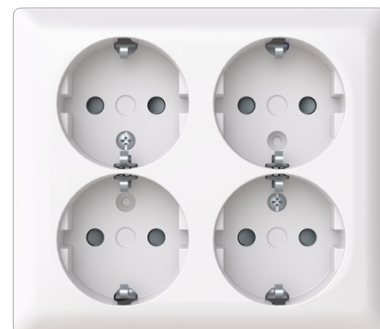

# 404EA-916

Socket outlet - Saga

**Type:** 404EA-916

**Product ID:** 2TKA00005219

**GTIN:** 6438199012216

This socket outlet has two times 2-gang socket outlets in one unit, a total of four Schuko outlets. The socket outlet inserts are internally connected. In one socket outlet insert there are terminals for each contact of the socket outlet for max 4 rigid wires.

With orientation lighting:	No
With miniature fuse:	No
Special power supply:	No special power supply
Material:	Plastic
Material quality:	Thermoplastic
Halogen free:	No
Anti-bacterial treatment:	No
With loop through function:	No
With on/off switch:	No
Rotated central insert:	No
Device width:	100 mm
Device height:	43 mm
Device depth:	115 mm
Compatible with Apple HomeKit:	No
Compatible with Amazon Alexa:	No
Compatible with Google Assistant:	No
IFTTT support available:	No