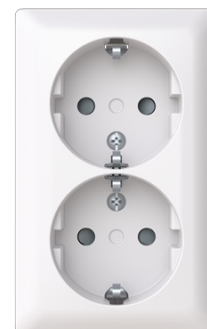

# 402EA-916

Socket outlet - Saga

Type: 402EA-916

Product ID: 2TKA00005218

GTIN: 6438199012209

Double socket outlet with terminals for each contact of the socket outlet for max 4 rigid wires. Safety+ featured in the insert.

With miniature fuse:	No
Special power supply:	No special power supply
Material:	Plastic
Material quality:	Thermoplastic
Halogen free:	No
Anti-bacterial treatment:	No
With loop through function:	No
With on/off switch:	No
Rotated central insert:	No
Device width:	63 mm
Device height:	43 mm
Device depth:	100 mm
Compatible with Apple HomeKit:	No
Compatible with Amazon Alexa:	No
Compatible with Google Assistant:	No
IFTTT support available:	No