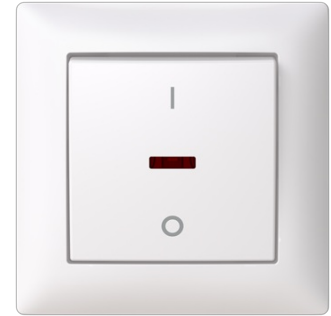

Product Card

Switch 2-pole switch with Glow lamp White - Saga

Switch

Switch 2-pole switch with Glow lamp
White - Saga

Type: 1062UJK-916

Product ID: 2TKA00004992

GTIN: 6438199011127

Switch with screwless terminals and rocker with clip-on fastening. The terminals are for max 2 rigid wires. Red lens on the switch, cover frame and lamp included. Bio-circular plastics used in the frame.

Technical specification

Electrical quantities

Nominal voltage:	250 V
------------------	-------

Classification

Suitable for degree of protection (IP):	IP21
---	------

Packing

Package:	10/100/1800
----------	-------------

Unit:	PCS
-------	-----

ETIM Data

ETIM Version:	ETIM-9.0
---------------	----------

ETIM Class:	EC001590
-------------	----------

Wiring system:	2-pole switch
----------------	---------------

Product Card

Switch 2-pole switch with Glow lamp White - Saga

Method of operation:	Rocker/button
Assembly arrangement:	Basic element with central cover plate
Push button switch:	No
Number of rockers:	2
Mounting method:	Flush mounted (plaster)
Type of fastening:	Screw mounting
With mounting plate:	No
Material:	Plastic
Material quality:	Thermoplastic
Halogen free:	Yes
Anti-bacterial treatment:	No
Surface protection:	Untreated
Surface finishing:	Glossy
Colour:	White
RAL-number (similar):	9003
Label space/information surface:	No
Illumination:	Yes
Function lighting:	Other
Type of lighting:	Glow lamp
Rated current:	16 A
Switching current for fluorescent lamps:	16 AX
Feedback-signal contact:	No
Connection type:	Other
Washing machine switch:	No
Device width:	85 mm
Device height:	35 mm
Device depth:	85 mm
Built-in depth:	17 mm
Min. depth of built-in installation box:	17 mm
Compatible with Apple HomeKit:	No
Compatible with Google Assistant:	No
Compatible with Amazon Alexa:	No
IFTTT support available:	No