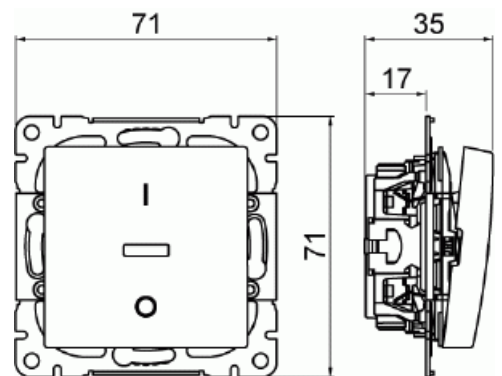

Switch

Switch - Saga

Type: 1062UCK-916

Product ID: 2TKA00004991

GTIN: 6438199011110

Switch with screwless terminals and rocker with clip-on fastening. The terminals are for max 2 rigid wires. Red lens on the switch and lamp included.

Technical specification

Packing

Package:	1/10/100/1800
Unit:	PCS

ETIM Data

Wiring system:	2-pole switch
Method of operation:	Rocker/button
Assembly arrangement:	Basic element with central cover plate
Push button switch:	No
Number of rockers:	2
Mounting method:	Flush mounted (plaster)
Type of fastening:	Screw mounting

Product Card

Switch - Saga

With mounting plate:	No
Material:	Plastic
Material quality:	Thermoplastic
Halogen free:	Yes
Anti-bacterial treatment:	No
Surface protection:	Untreated
Surface finishing:	Glossy
Colour:	White
RAL-number (similar):	9003
Label space/information surface:	No
Illumination:	Yes
Function lighting:	Other
Type of lighting:	Glow lamp
Suitable for degree of protection (IP):	IP21
Nominal voltage:	250 V
Rated current:	16 A
Switching current for fluorescent lamps:	16 AX
Feedback-signal contact:	No
Connection type:	Other
Washing machine switch:	No
Device width:	71 mm
Device height:	35 mm
Device depth:	71 mm
Built-in depth:	17 mm
Min. depth of built-in installation box:	17 mm
Compatible with Apple HomeKit:	No
Compatible with Google Assistant:	No
Compatible with Amazon Alexa:	No
IFTTT support available:	No