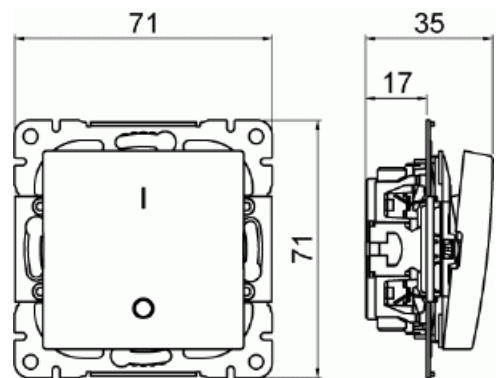

Product Card

Switch Two-way switch with Glow lamp White - Saga

Switch

Switch Two-way switch with Glow lamp
White - Saga

Type: 1062UC-916

Product ID: 2TKA00004989

GTIN: 6438199011097

Switch with screwless terminals and 2 X-terminals. The terminals are for max 2 rigid wires. Including switch insert and rocker.

Technical specification

Electrical quantities

Nominal voltage: 250 V

Classification

Suitable for degree of protection (IP): IP21

Packing

Package: 1/10/100/1800

Unit: PCS

ETIM Data

Wiring system: Two-way switch

Product Card

Switch Two-way switch with Glow lamp White - Saga

Method of operation:	Rocker/button
Assembly arrangement:	Basic element with central cover plate
Push button switch:	No
Number of rockers:	1
Mounting method:	Flush mounted (plaster)
Type of fastening:	Screw mounting
With mounting plate:	No
Material:	Plastic
Material quality:	Thermoplastic
Halogen free:	Yes
Anti-bacterial treatment:	No
Surface protection:	Untreated
Surface finishing:	Glossy
Colour:	White
RAL-number (similar):	9003
Label space/information surface:	No
Illumination:	No
Rated current:	16 A
Switching current for fluorescent lamps:	16 AX
Feedback-signal contact:	No
Connection type:	Other
Washing machine switch:	No
Device width:	71 mm
Device height:	35 mm
Device depth:	71 mm
Built-in depth:	17 mm
Min. depth of built-in installation box:	17 mm
Compatible with Apple HomeKit:	No
Compatible with Google Assistant:	No
Compatible with Amazon Alexa:	No
IFTTT support available:	No