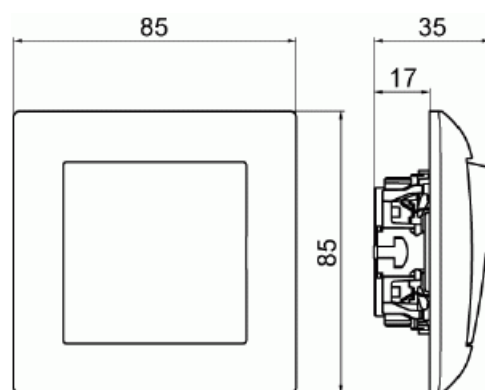

Product Card

Switch Series switch with Glow lamp White - Saga

Switch

Switch Series switch with Glow lamp
White - Saga

Type: 1061UJ-916

Product ID: 2TKA00004988

GTIN: 6438199011080

Switch with cover, screwless terminals and rocker with clip-on fastening. The terminals are for max 2 rigid wires. Bio-circular plastics used in the frame.

Technical specification

Electrical quantities

Nominal voltage: 250 V

Classification

Suitable for degree of protection (IP): IP21

Packing

Package: 10/100/1200

Unit: PCS

ABB Exchange

+358 10 22 11

Product Card

Switch Series switch with Glow lamp White - Saga

Method of operation:	Rocker/button
Assembly arrangement:	Basic element with central cover plate
Push button switch:	No
Number of rockers:	1
Mounting method:	Flush mounted (plaster)
Type of fastening:	Screw mounting
With mounting plate:	No
Material:	Plastic
Material quality:	Thermoplastic
Halogen free:	Yes
Anti-bacterial treatment:	No
Surface protection:	Untreated
Surface finishing:	Glossy
Colour:	White
RAL-number (similar):	9003
Label space/information surface:	No
Illumination:	No
Rated current:	16 A
Switching current for fluorescent lamps:	16 AX
Feedback-signal contact:	No
Connection type:	Other
Washing machine switch:	No
Device width:	85 mm
Device height:	35 mm
Device depth:	85 mm
Built-in depth:	17 mm
Min. depth of built-in installation box:	17 mm
Compatible with Apple HomeKit:	No
Compatible with Google Assistant:	No
Compatible with Amazon Alexa:	No
IFTTT support available:	No