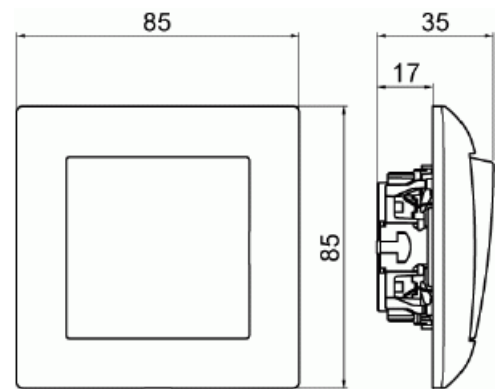

# Switch

Switch - Saga

**Type:** 1061UJ-916

**Product ID:** 2TKA00004988

**GTIN:** 6438199011080

Switch with cover, screwless terminals and rocker with clip-on fastening. The terminals are for max 2 rigid wires. Sustainable plastics used.

## Technical specification

### Packing

Package:	10/100/1200
Unit:	PCS

### ETIM Data

Wiring system:	Series switch
Method of operation:	Rocker/button
Assembly arrangement:	Basic element with central cover plate
Push button switch:	No
Number of rockers:	1
Mounting method:	Flush mounted (plaster)
Type of fastening:	Screw mounting